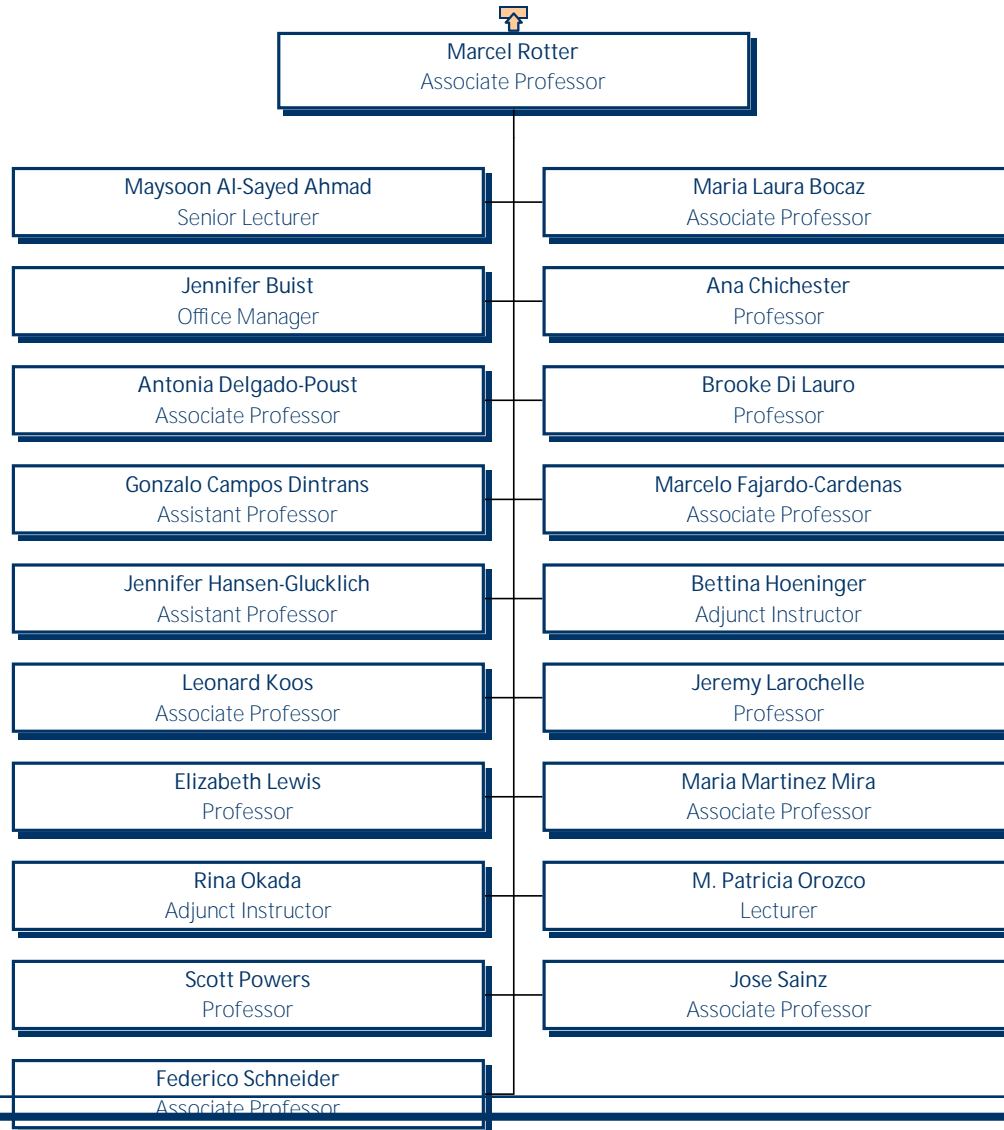

# University of Mary Washington Theatre and Dance

---

---

University of Mary Washington  
Modern Languages and Literatures

---

---