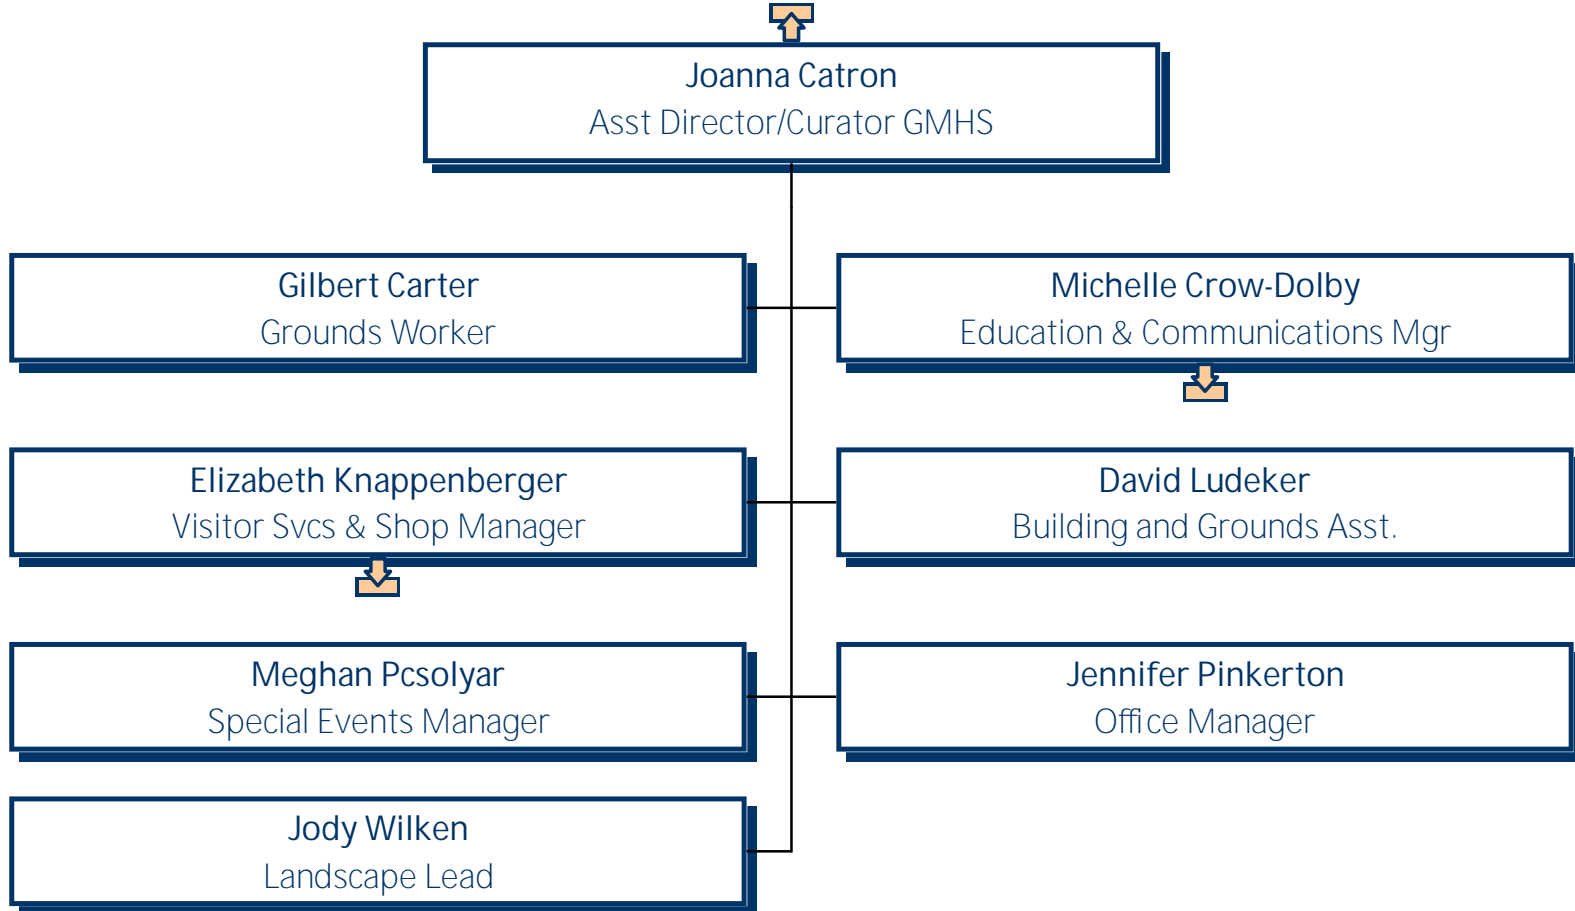

University of Mary Washington
Gari Melchers Home and Studio