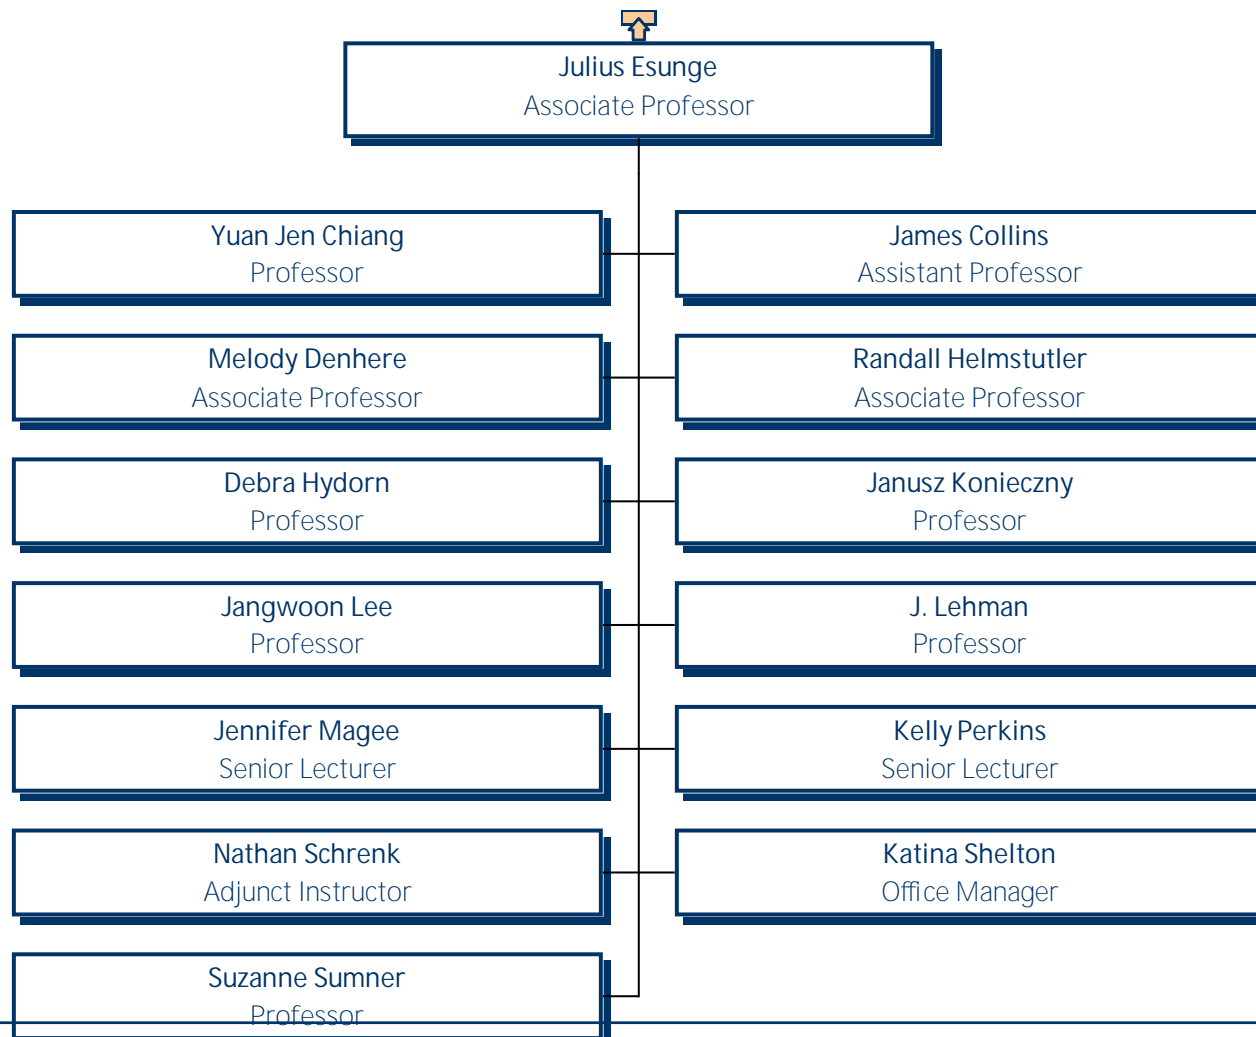

University of Mary Washington Mathematics