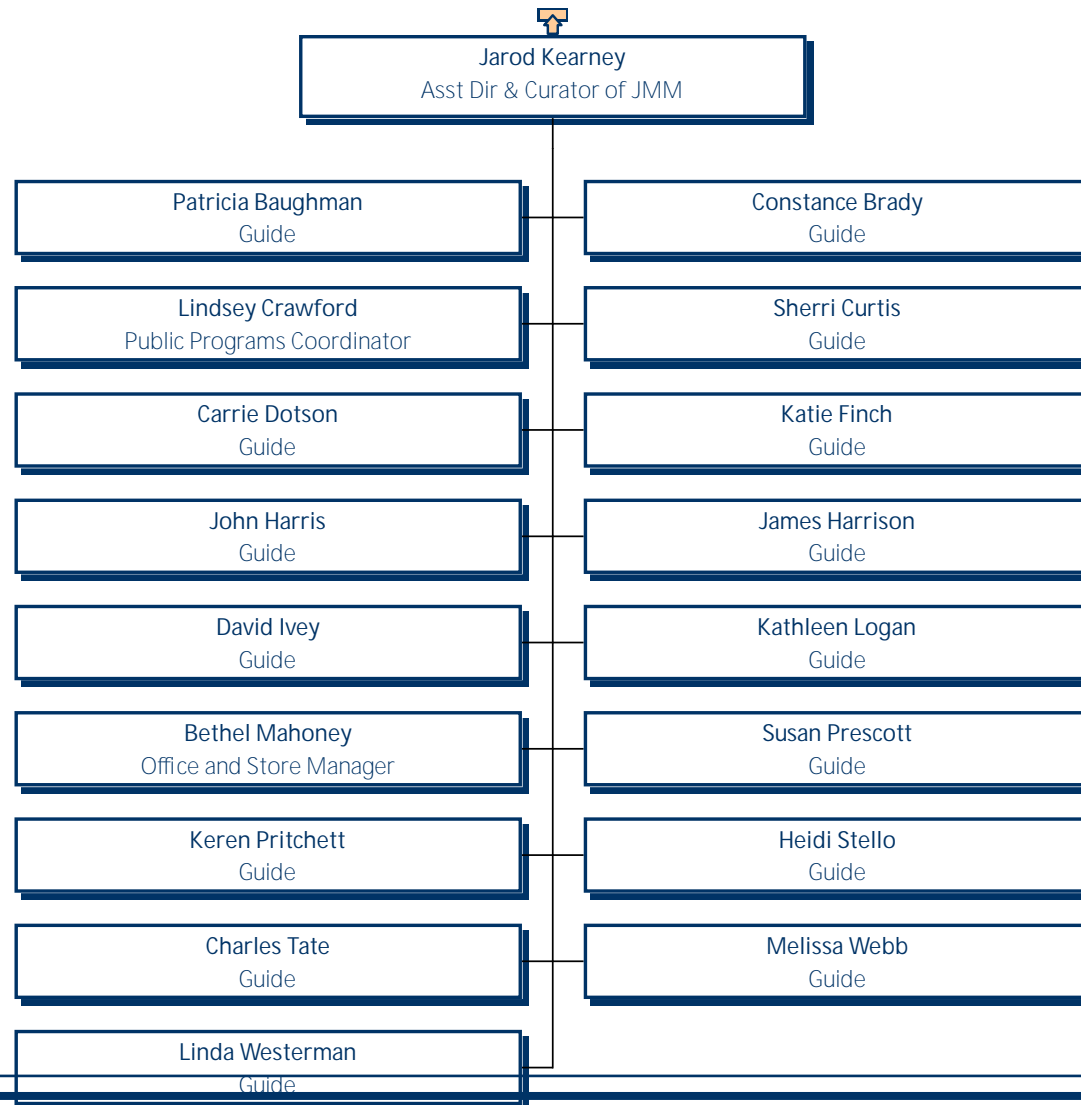

University of Mary Washington James Monroe Museum