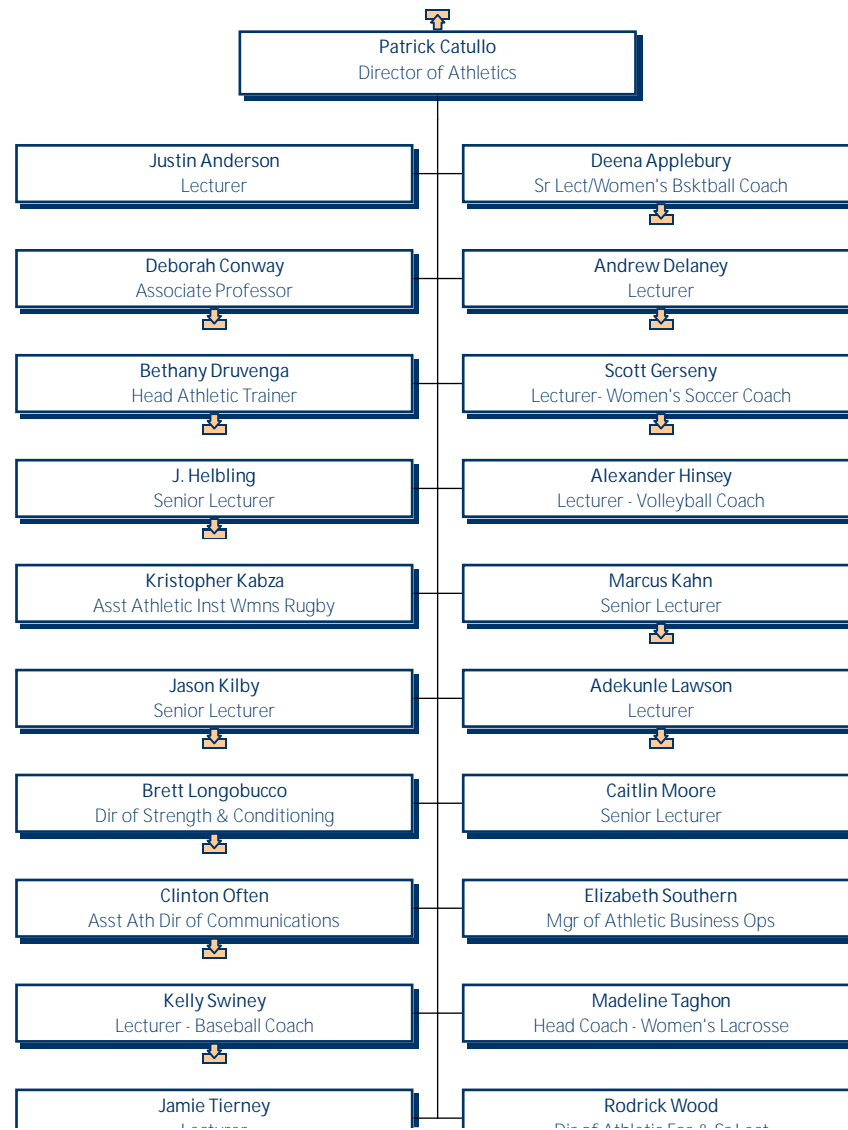

University of Mary Washington Athletics