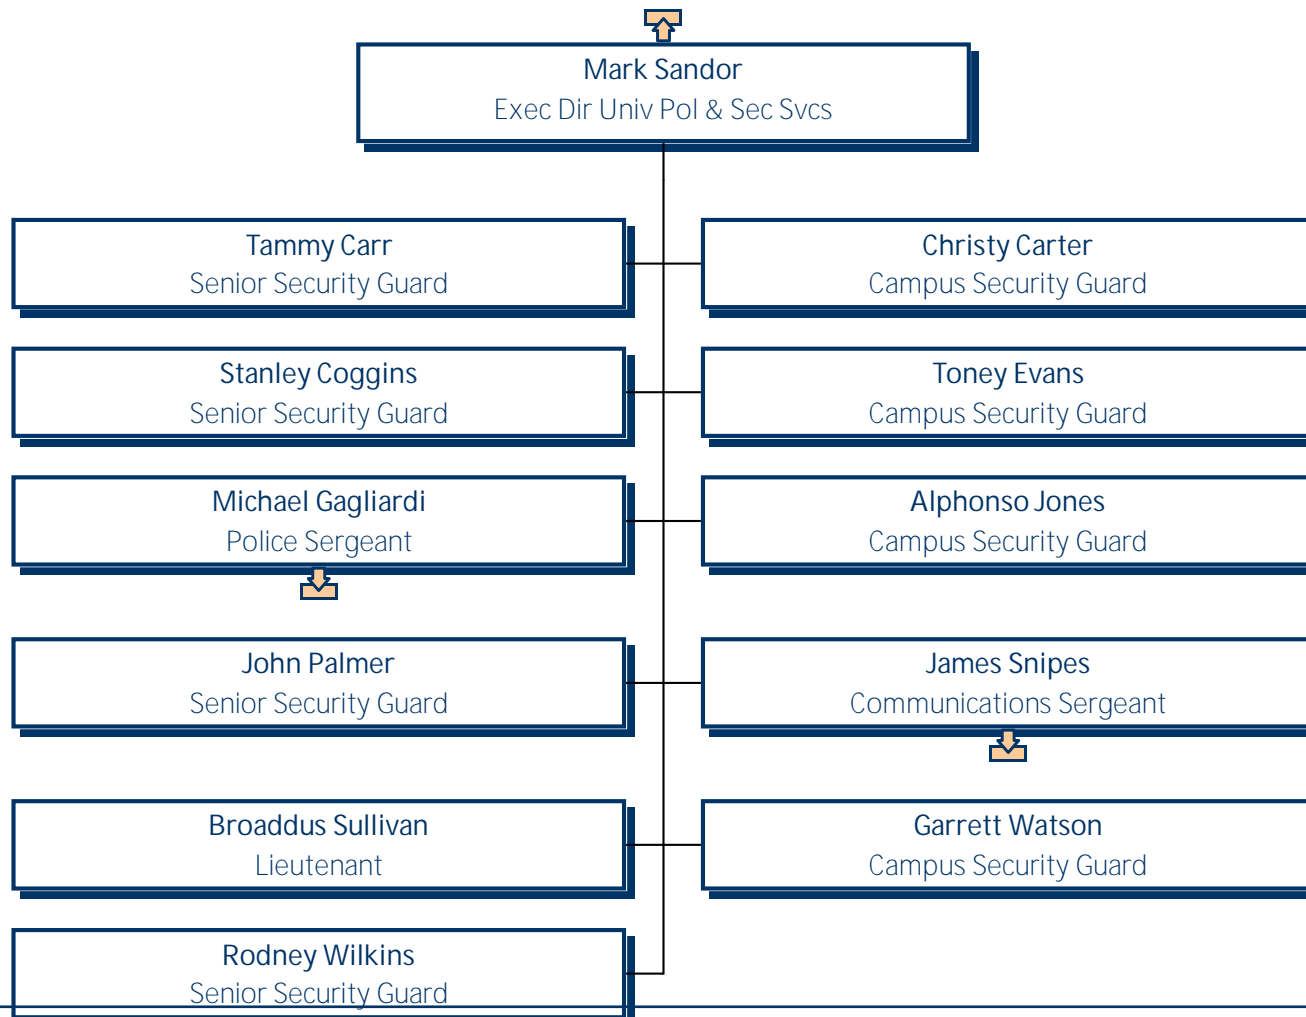

University of Mary Washington University Police