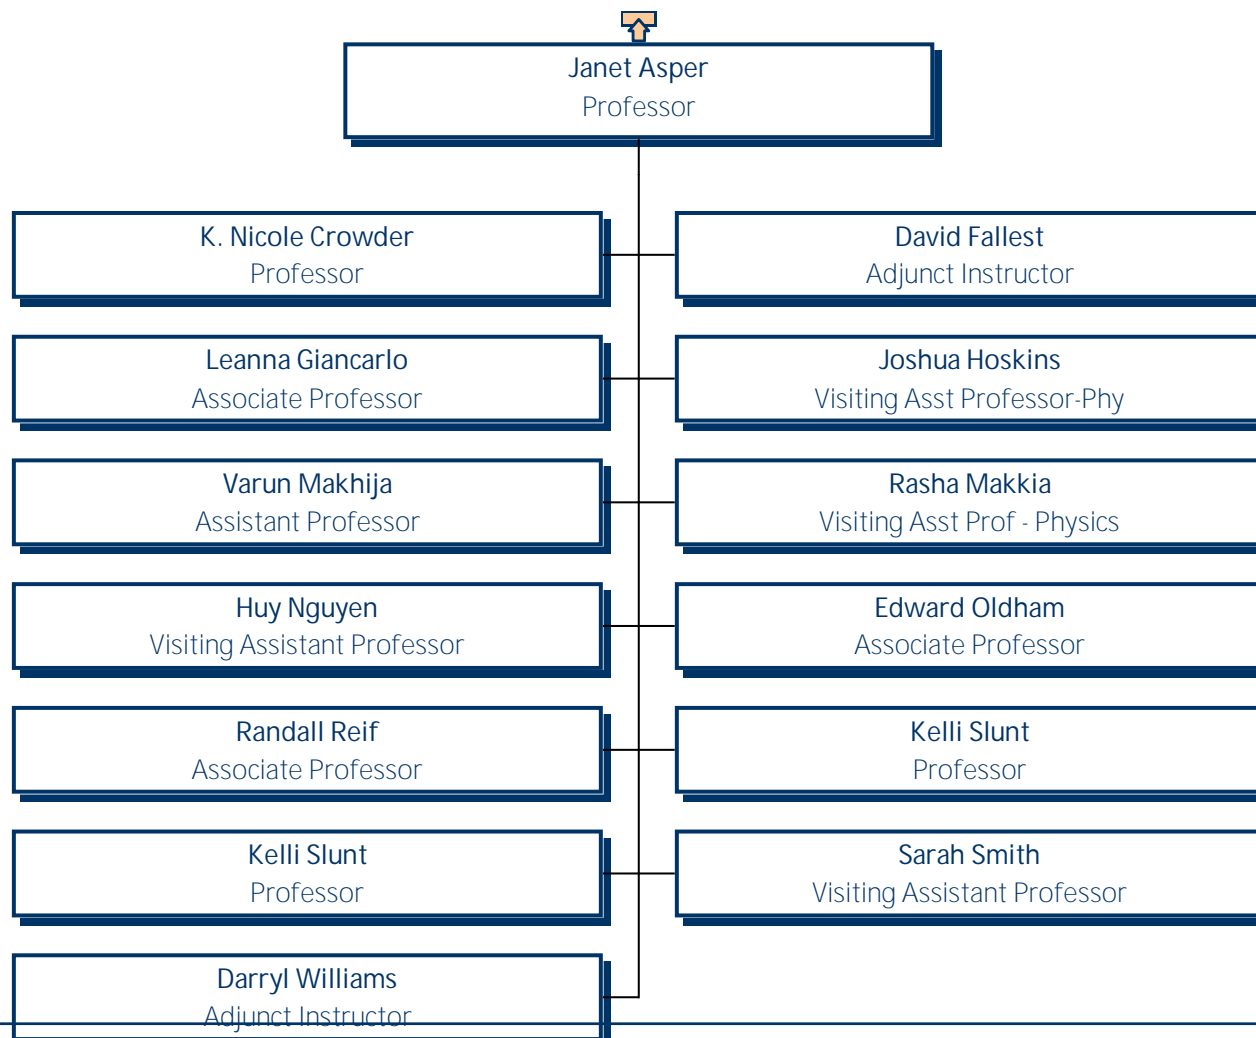

University of Mary Washington Chemistry