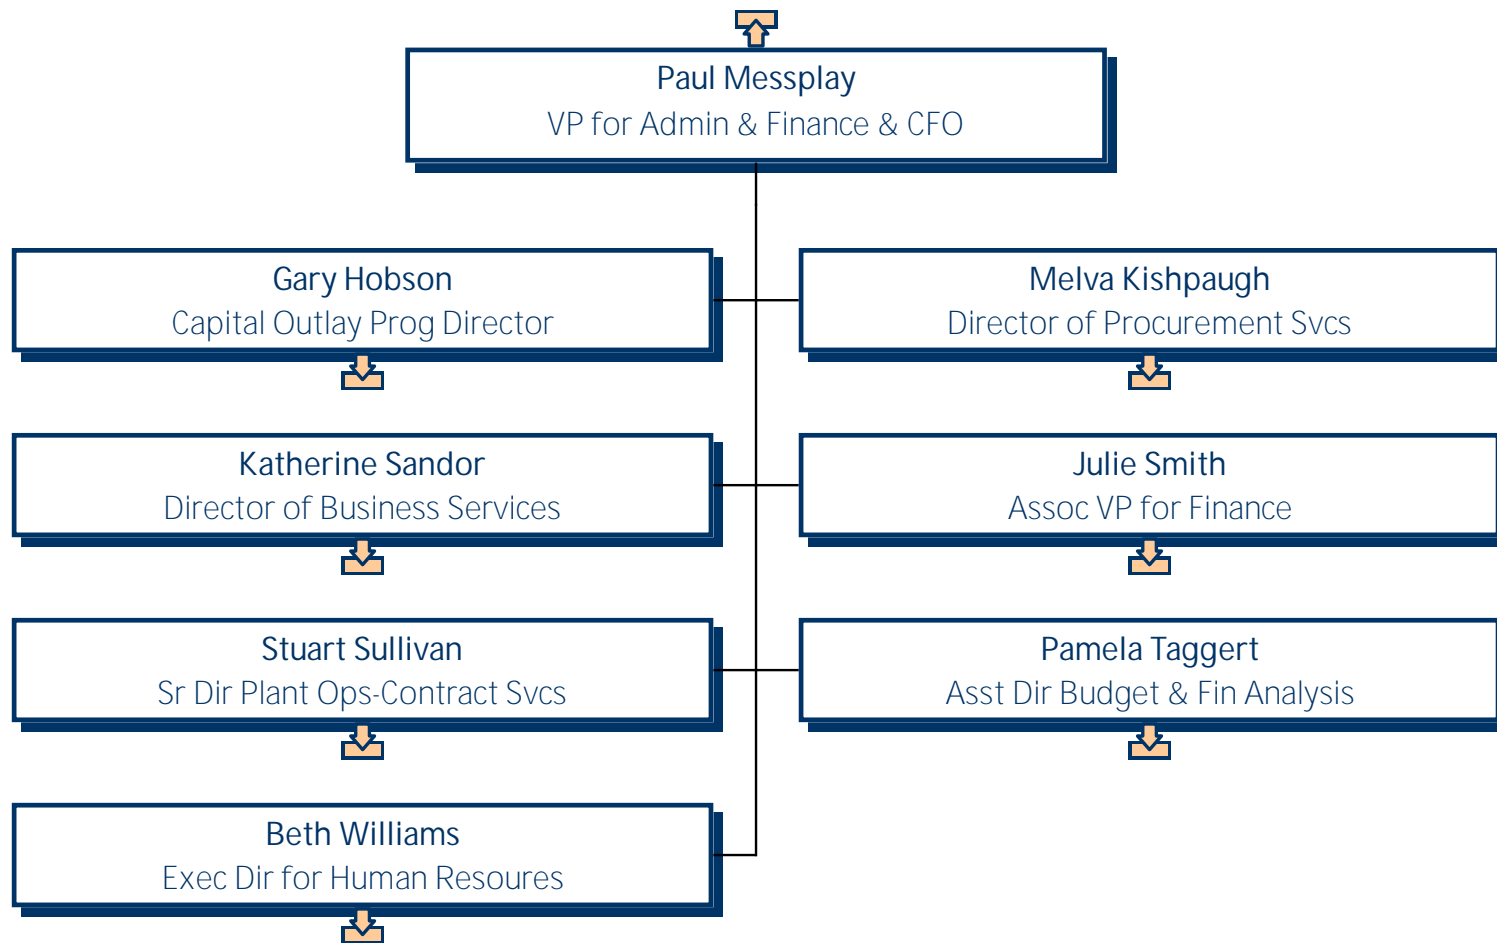

University of Mary Washington Administration and Finance