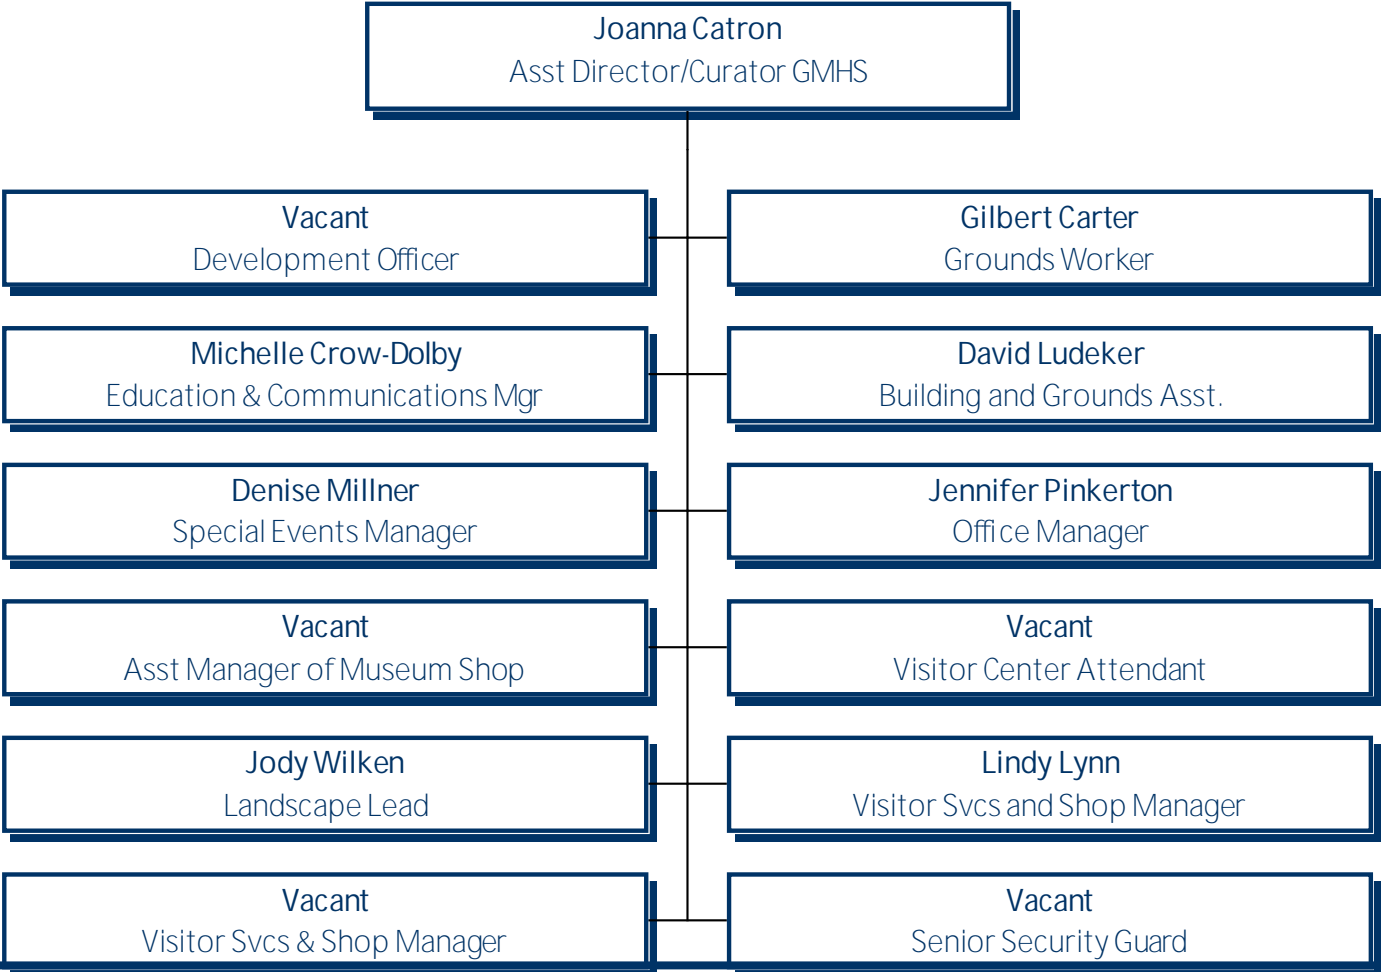

University of Mary Washington
Dahlgren Operating

University of Mary Washington
Digital Learning Support

University of Mary Washington
Digital Knowledge Center

University of Mary Washington
Gari Melchers Home and Studio