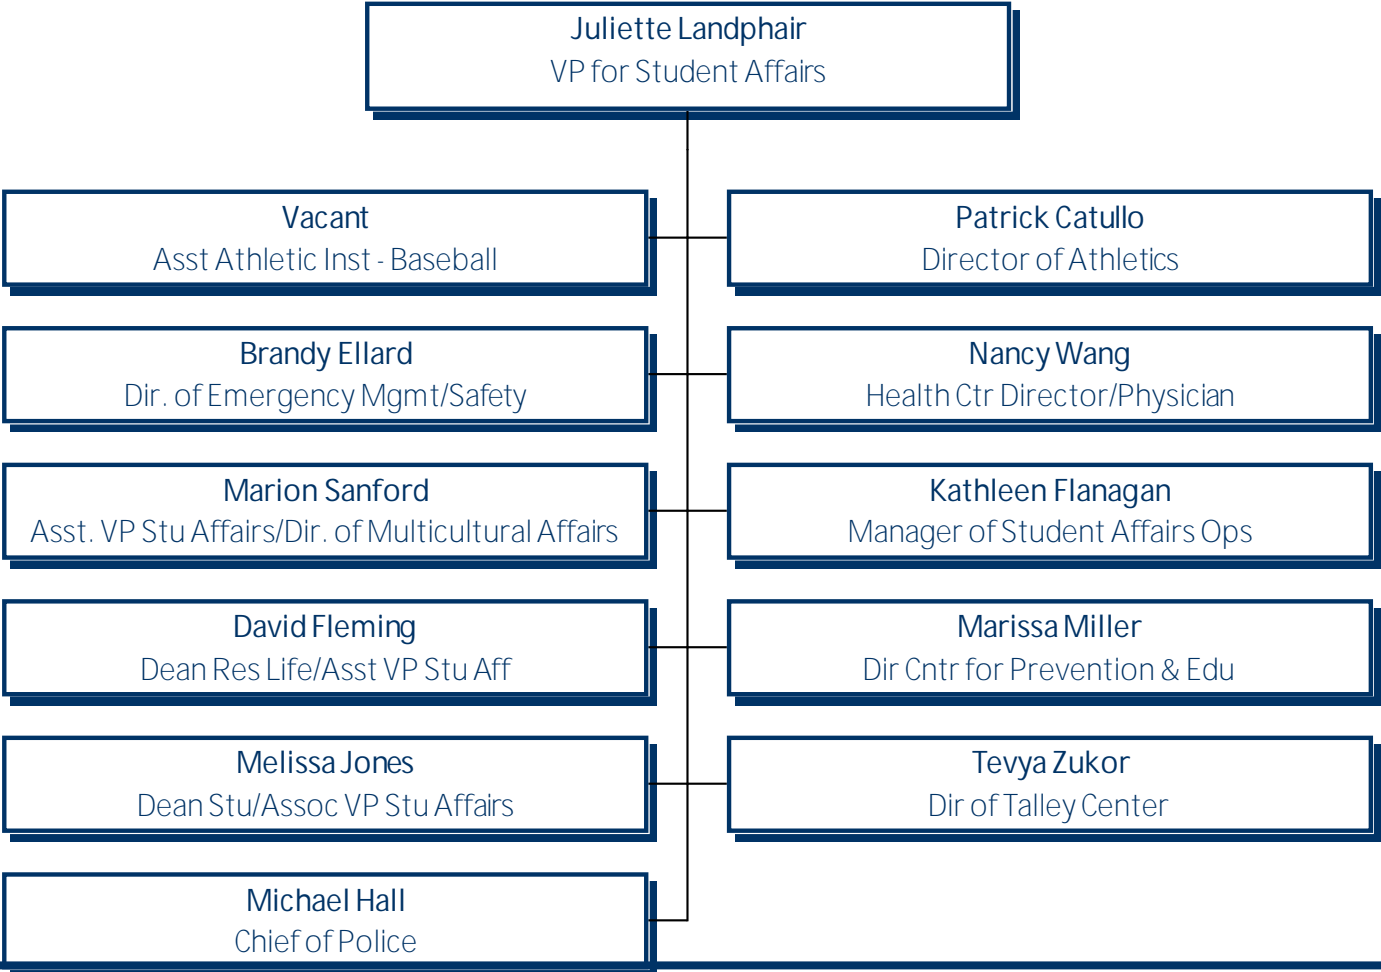

University of Mary Washington
Office of Student Affairs