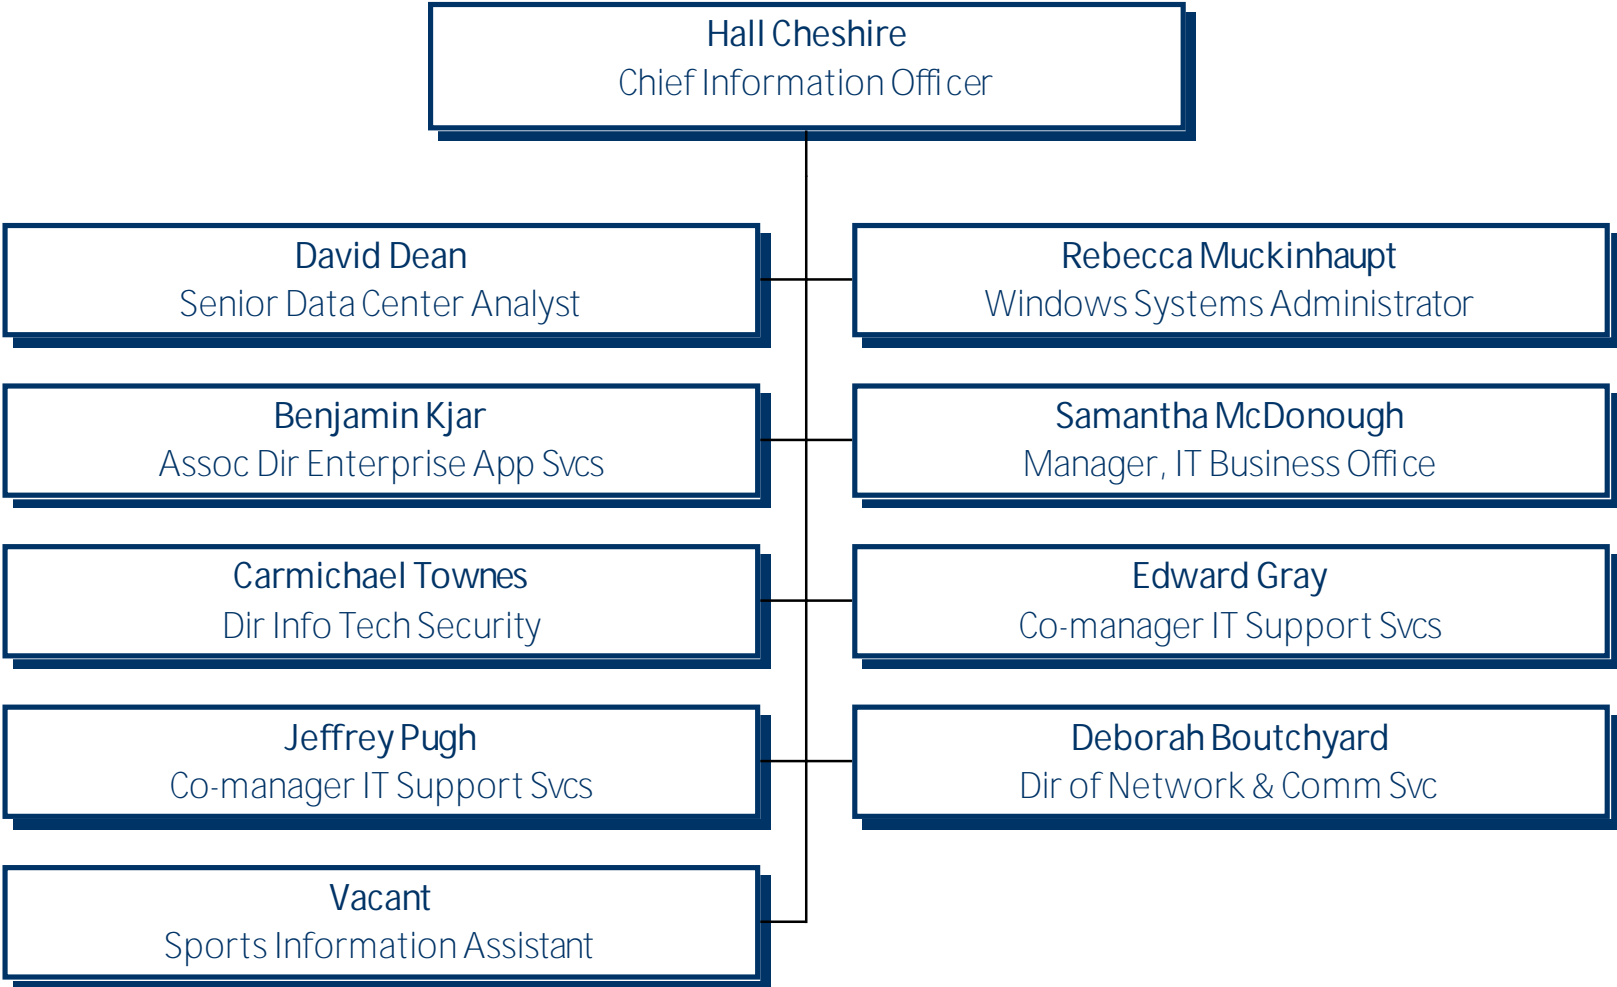

University of Mary Washington
Information Technology