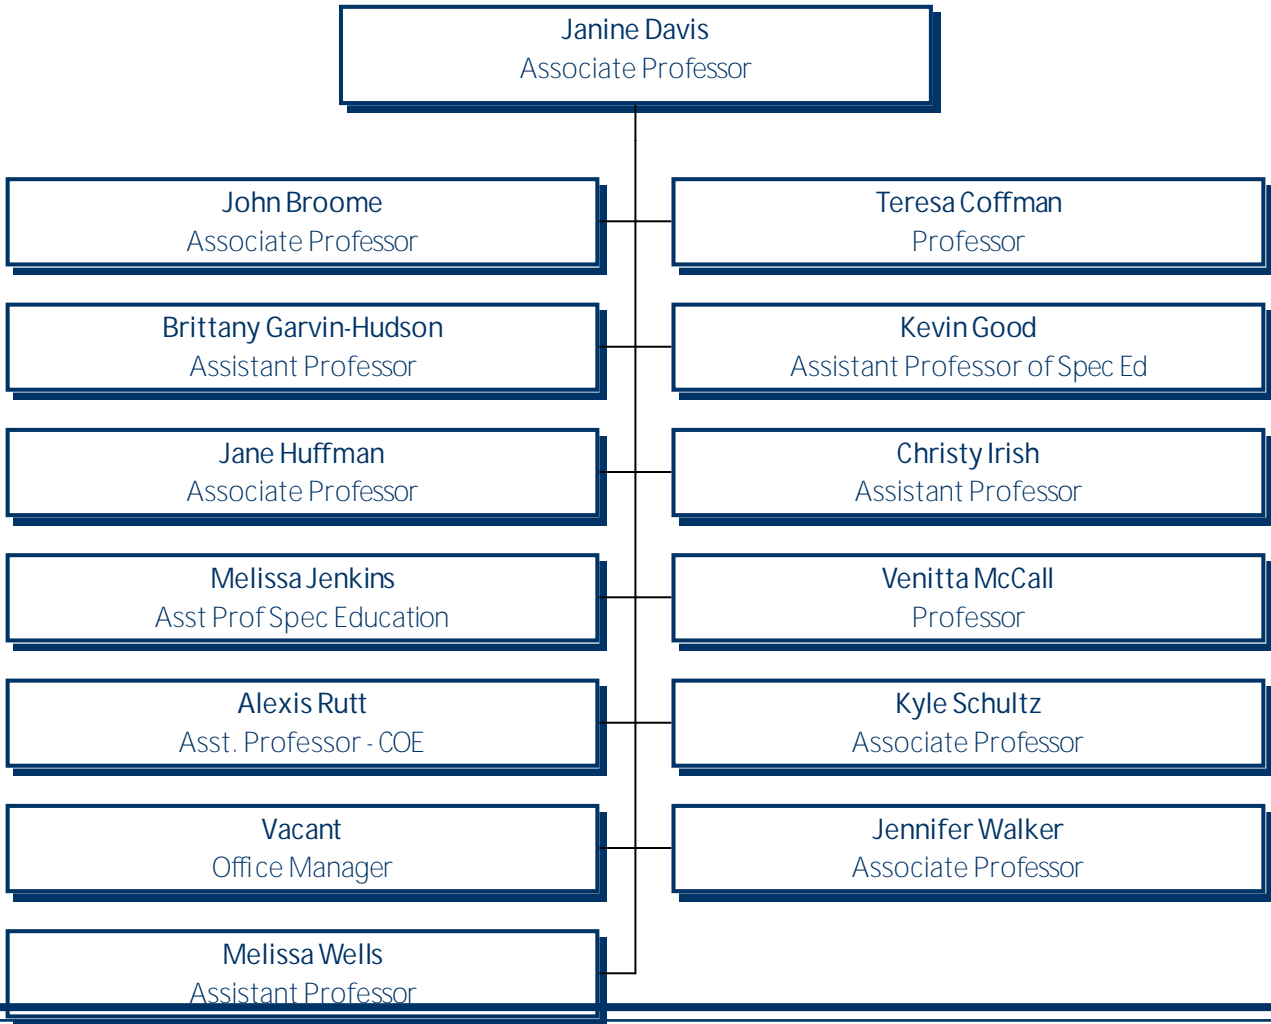

University of Mary Washington
College of Education