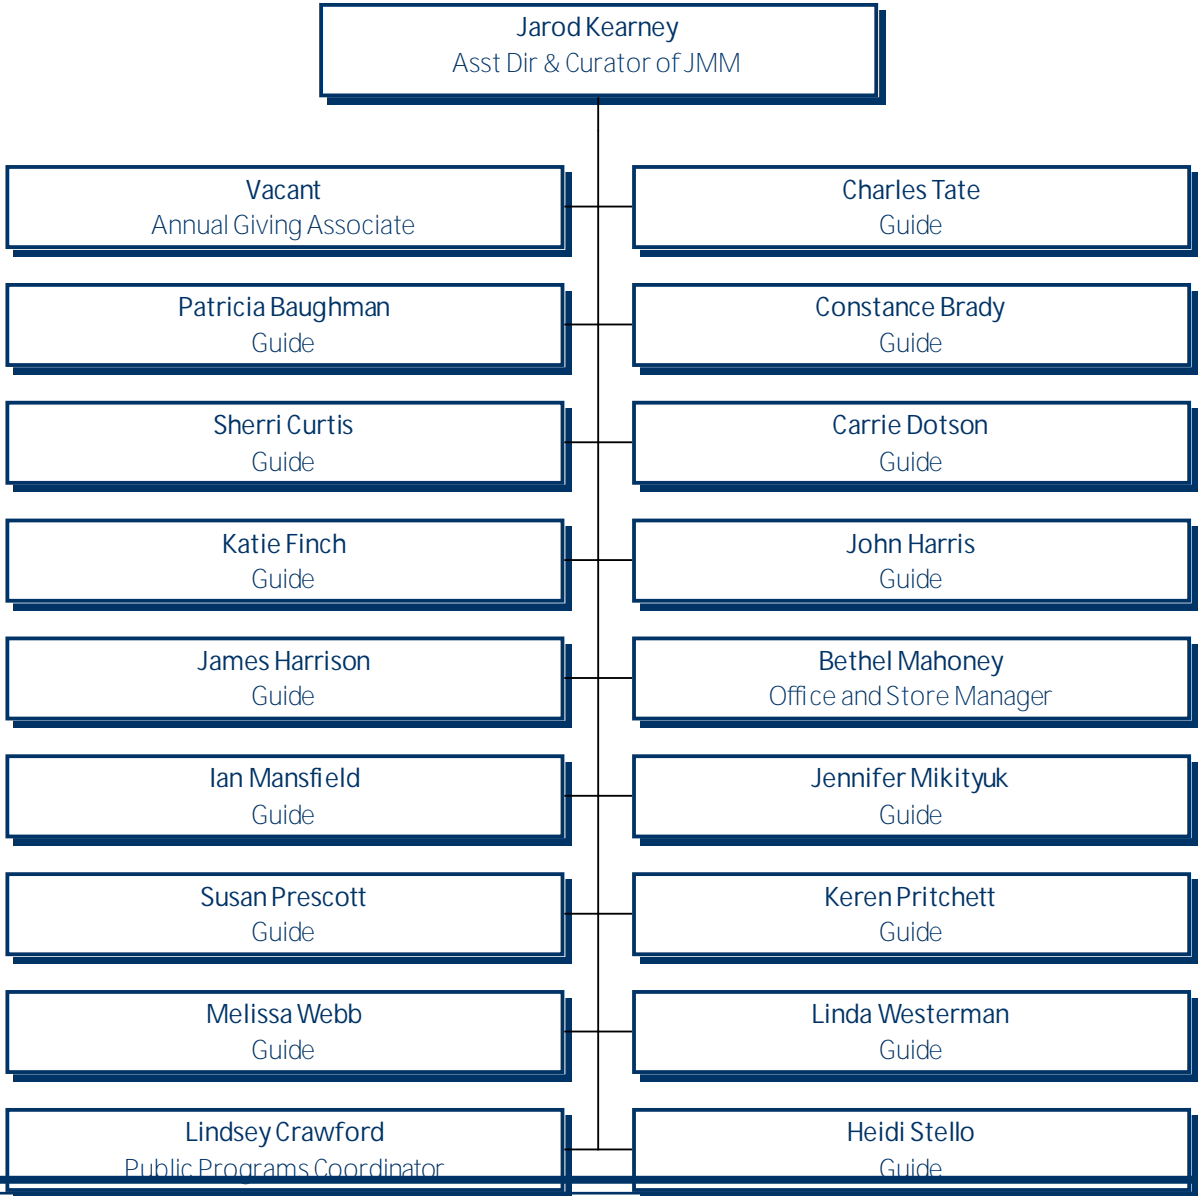

University of Mary Washington
James Monroe Museum