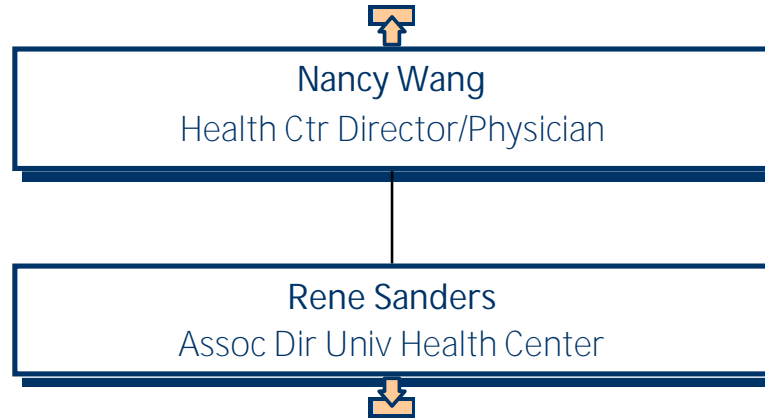

University of Mary Washington Health Center