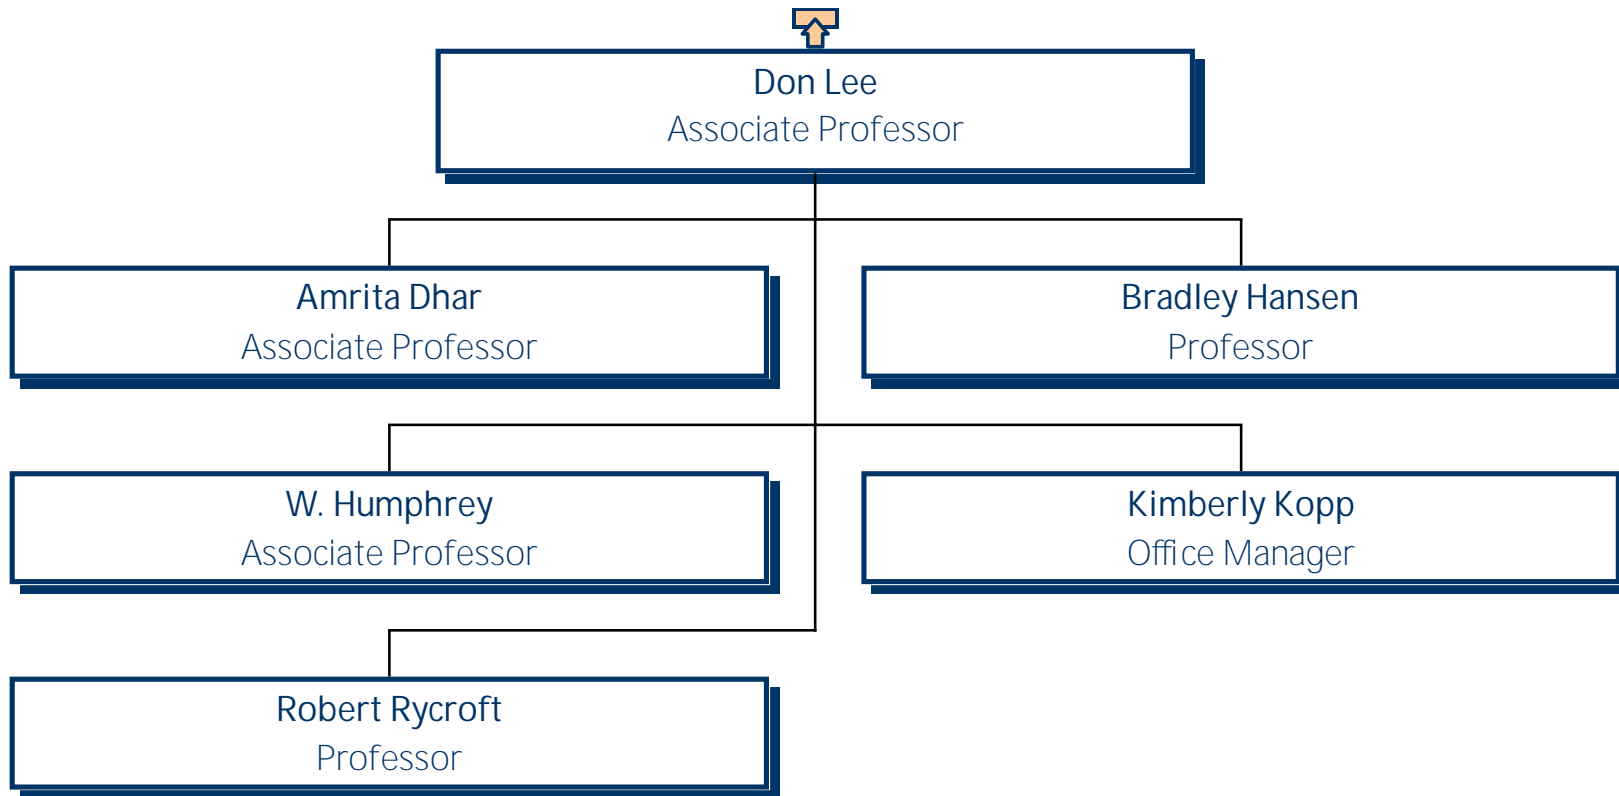

University of Mary Washington Economics