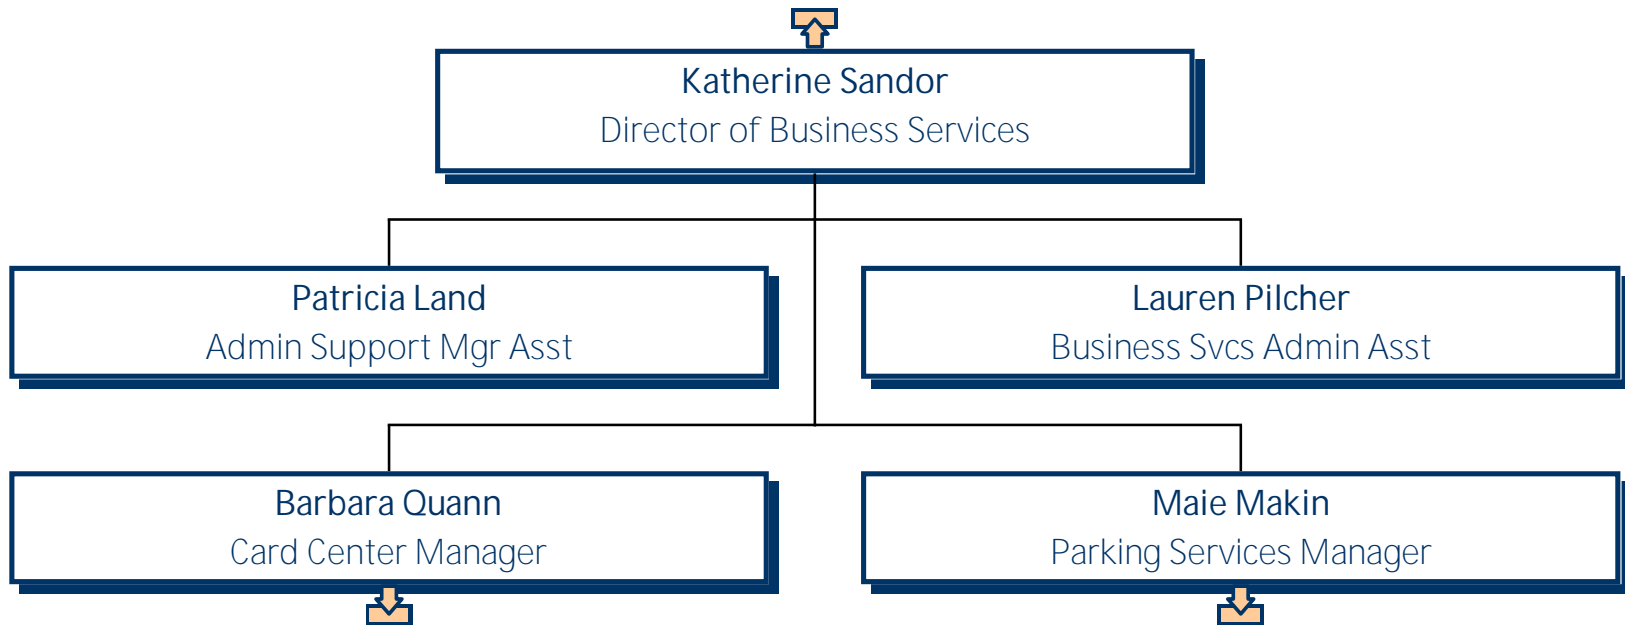

# University of Mary Washington Id Card

---

---

Barbara Quann  
Card Center Manager

Robert Lee  
EagleOne Off-Campus CC & CSC