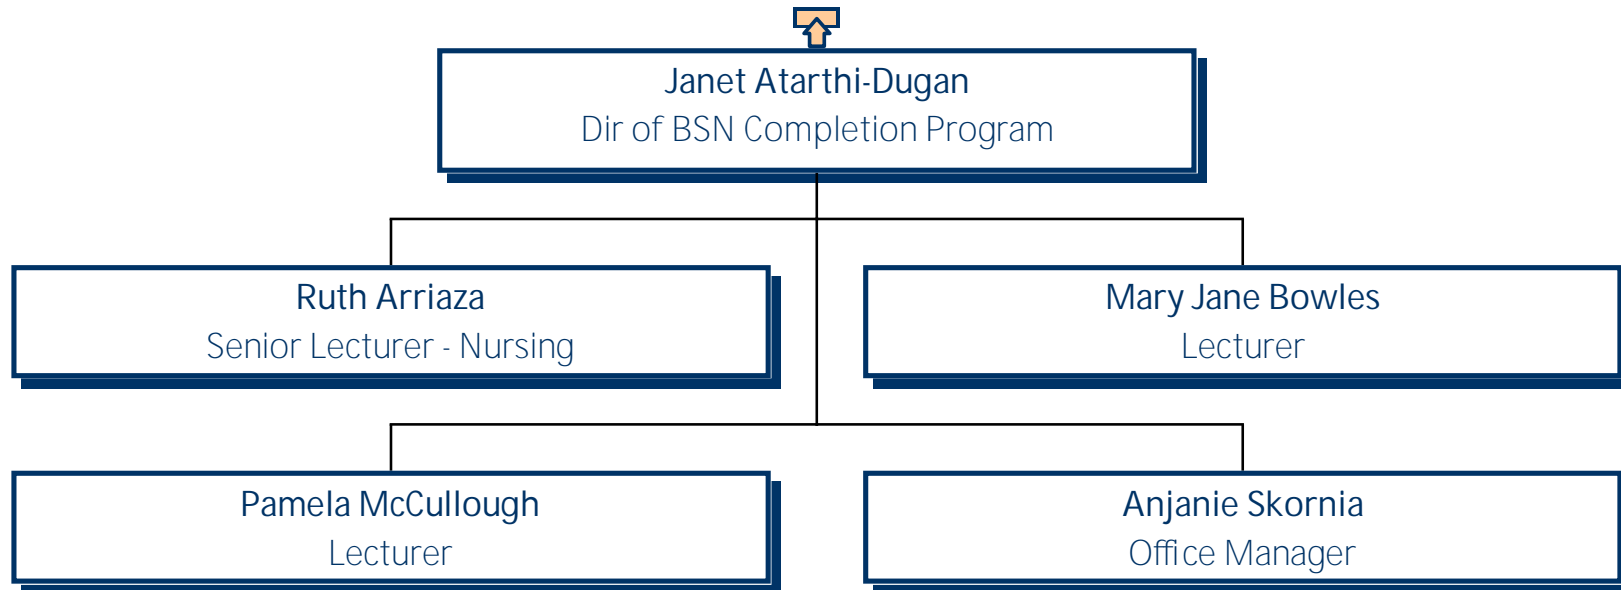

University of Mary Washington
BSN Academic