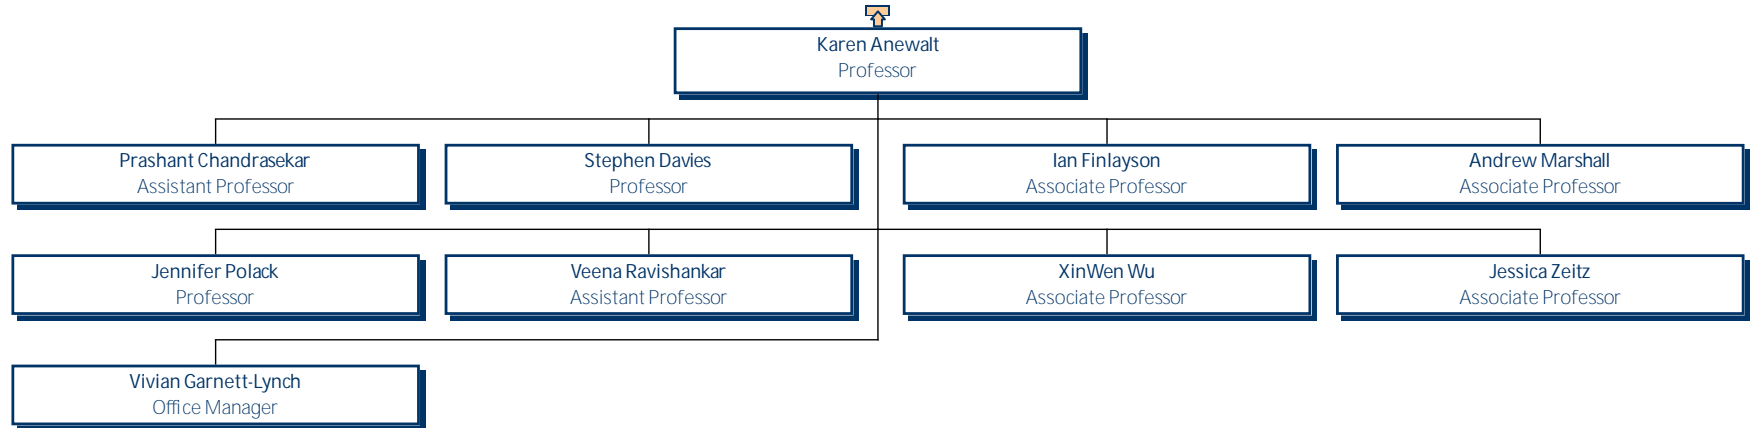

University of Mary Washington Computer Science