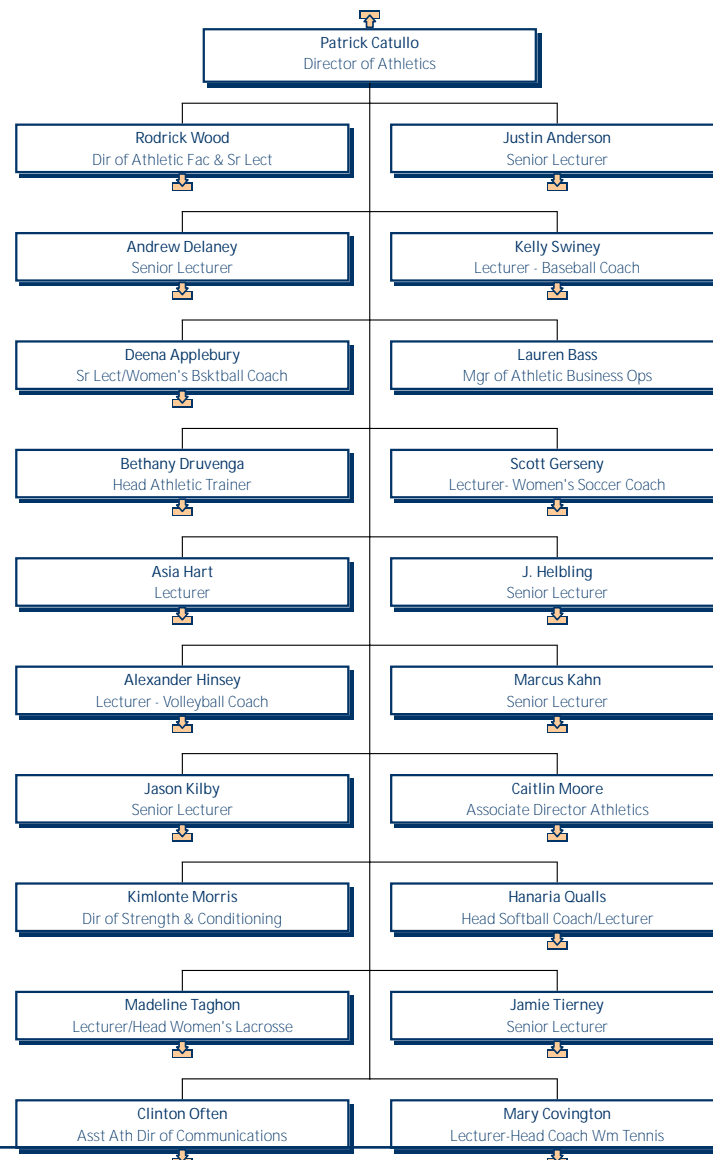

# University of Mary Washington Inter-collegiate Athletics