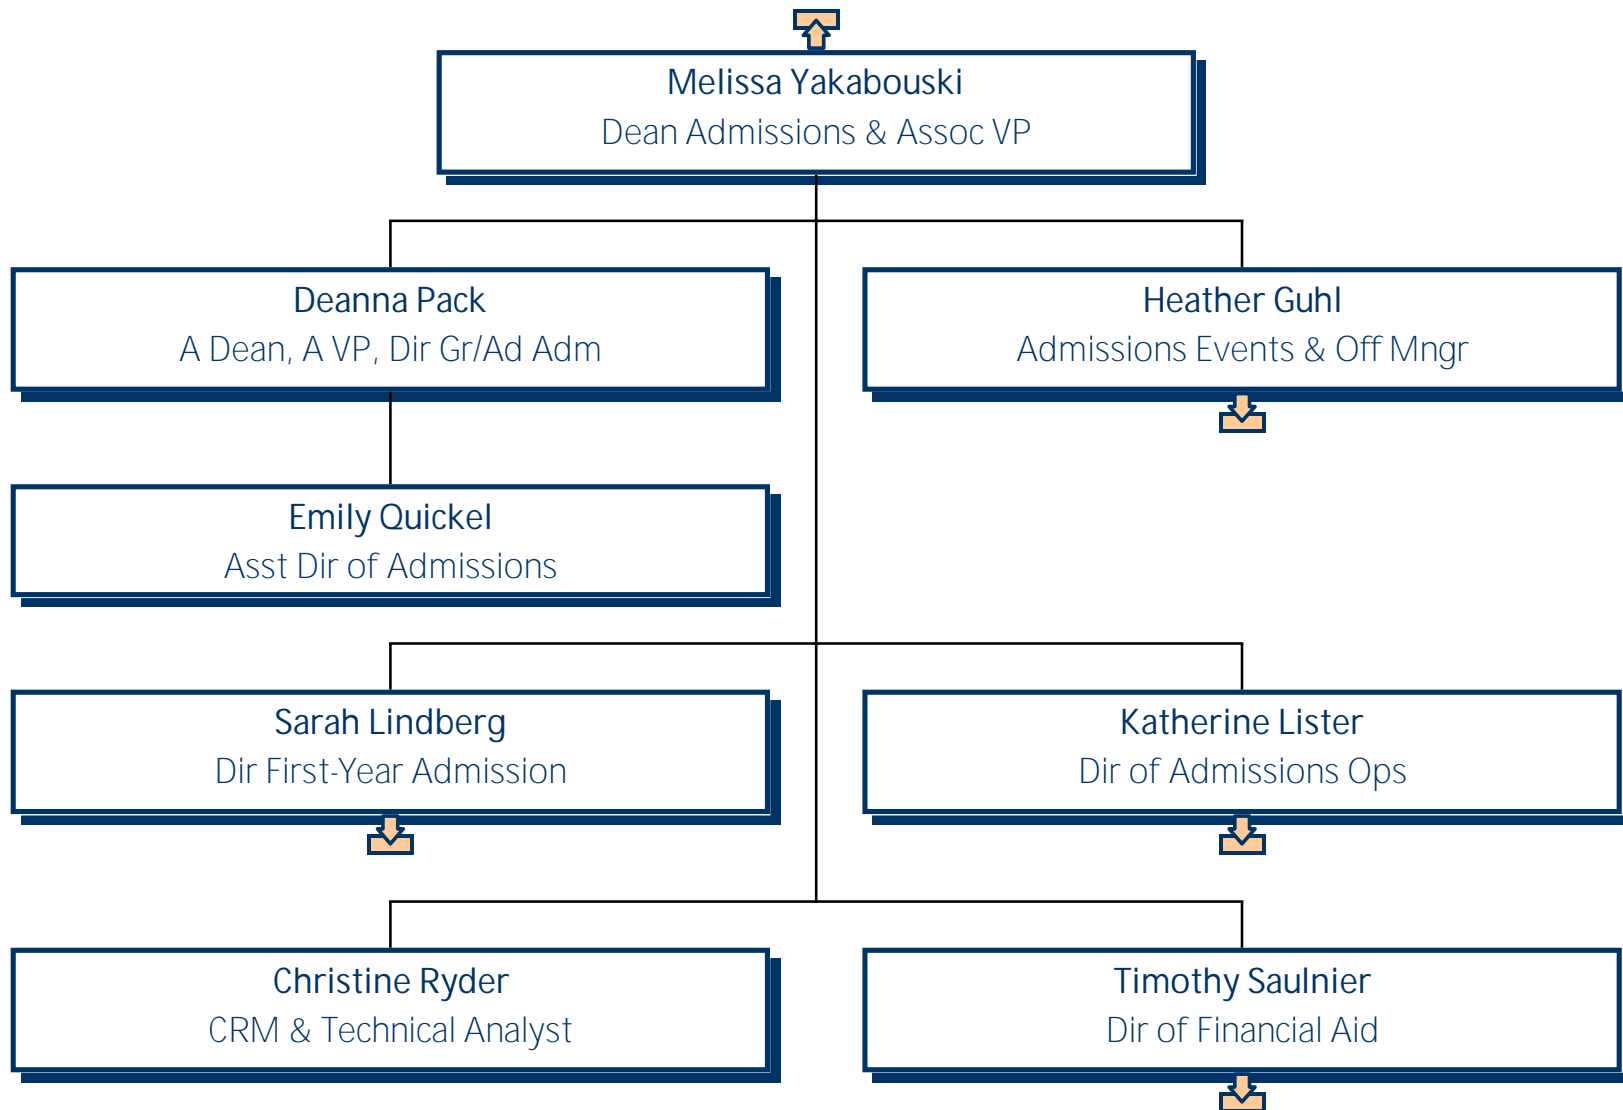

# University of Mary Washington Admissions Office Admin

---

---

Heather Guhl  
Admissions Events & Off Mngr

Xelmarie Golterman  
Welcome Center Concierge