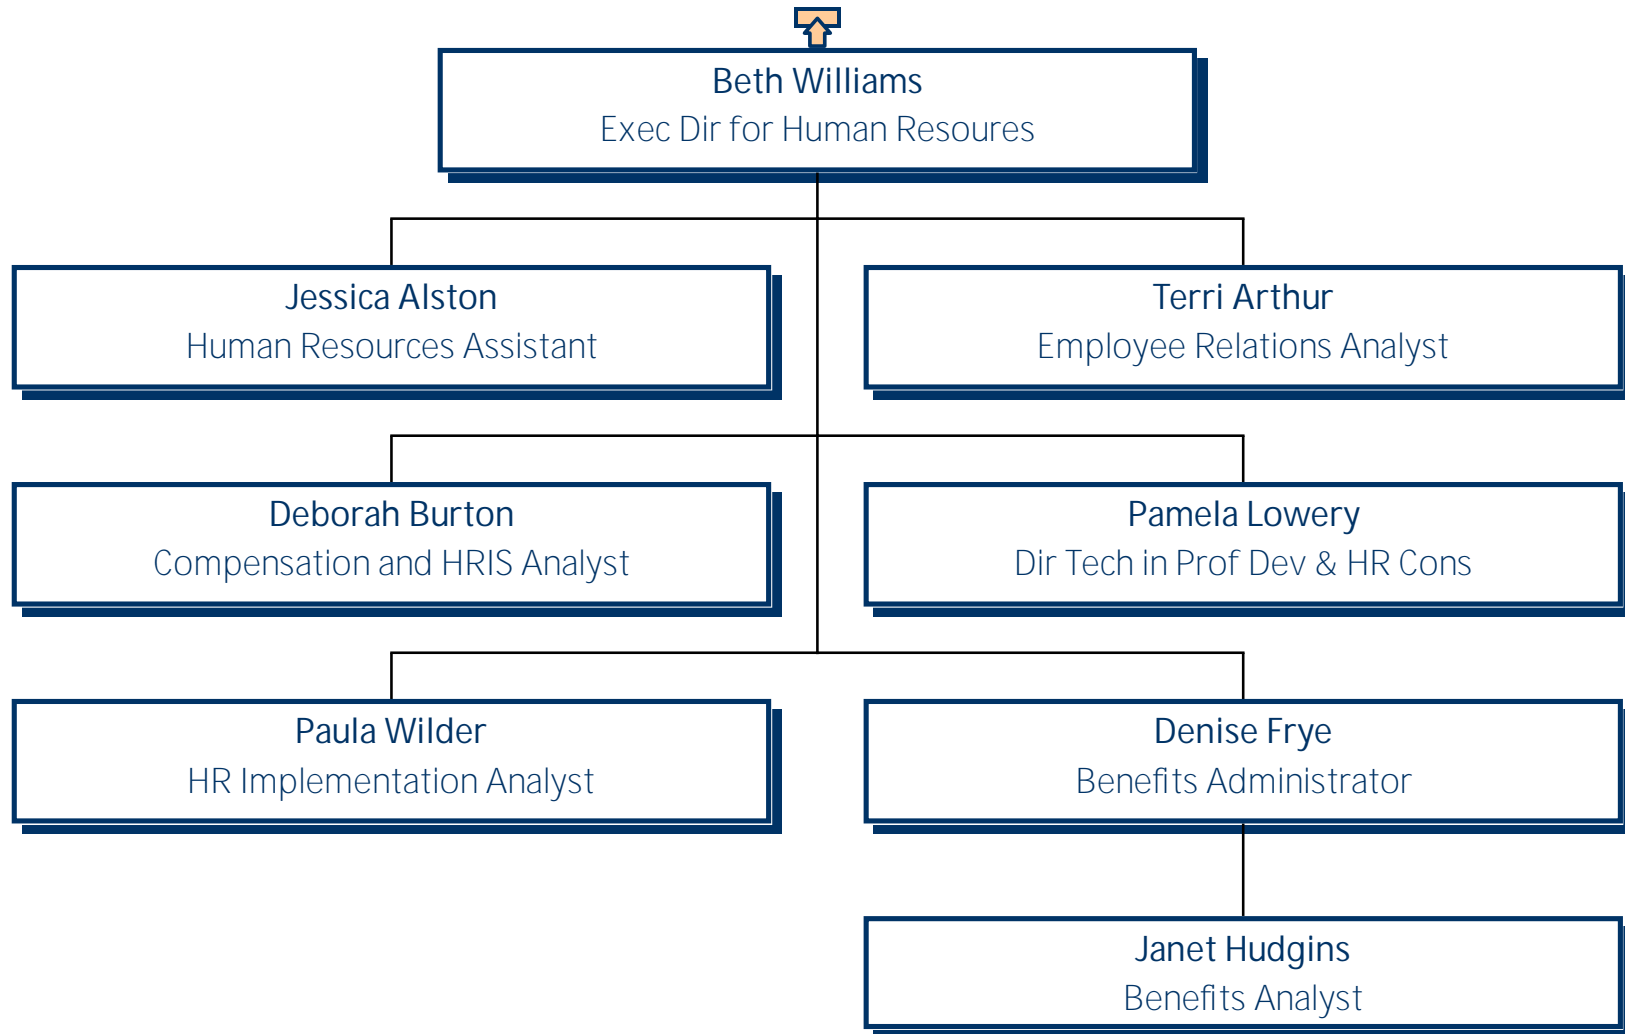

University of Mary Washington Human Resources