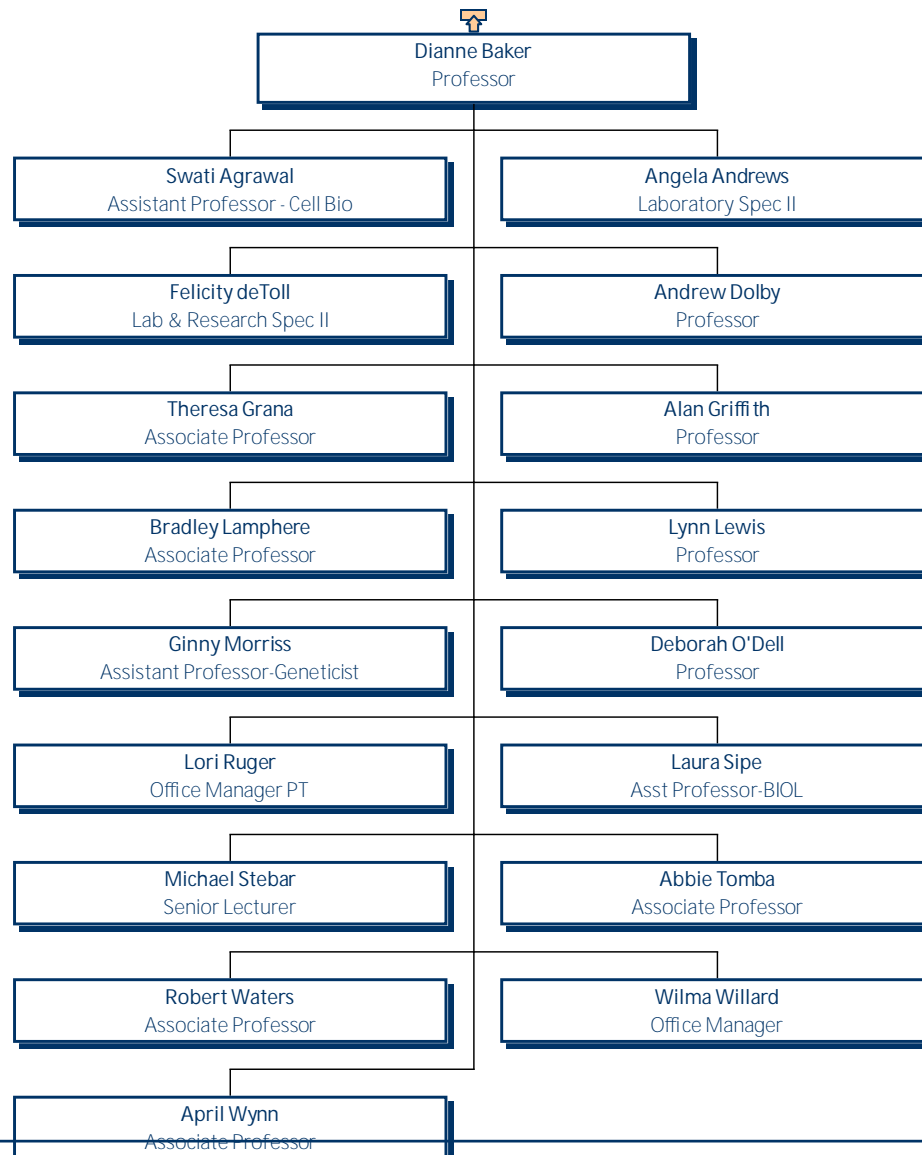

University of Mary Washington Biological Sciences