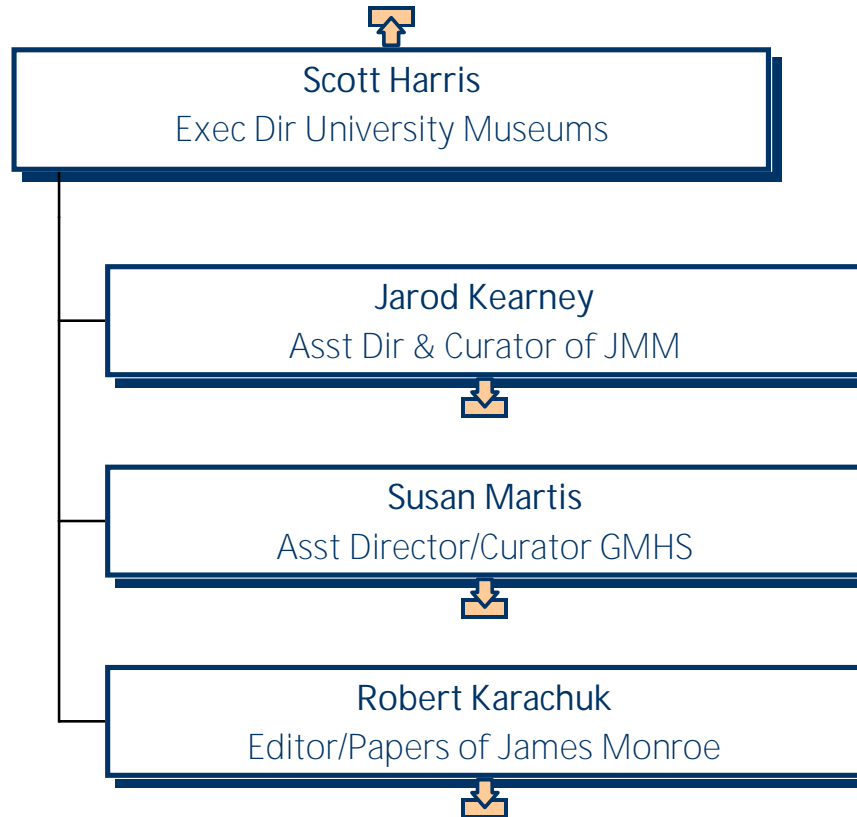

University of Mary Washington
Gari Melchers Home and Studio