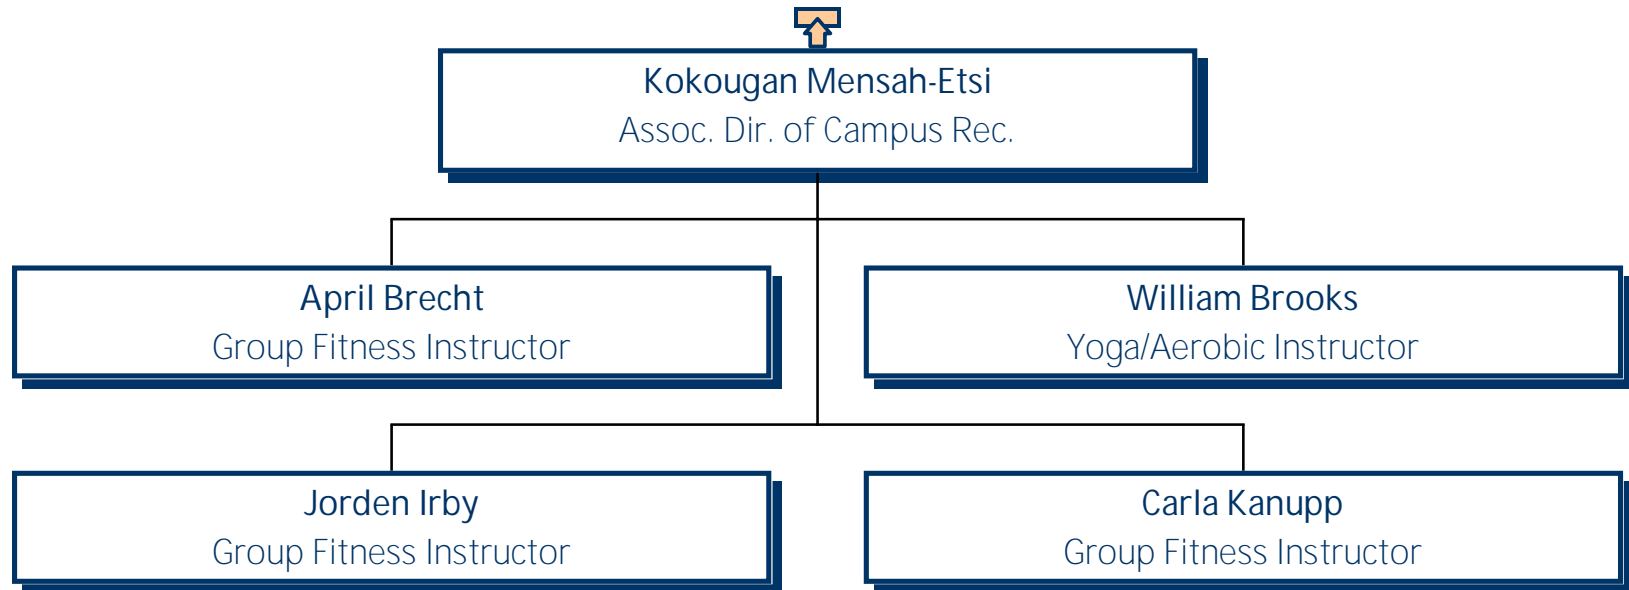

University of Mary Washington Campus Recreation Admin