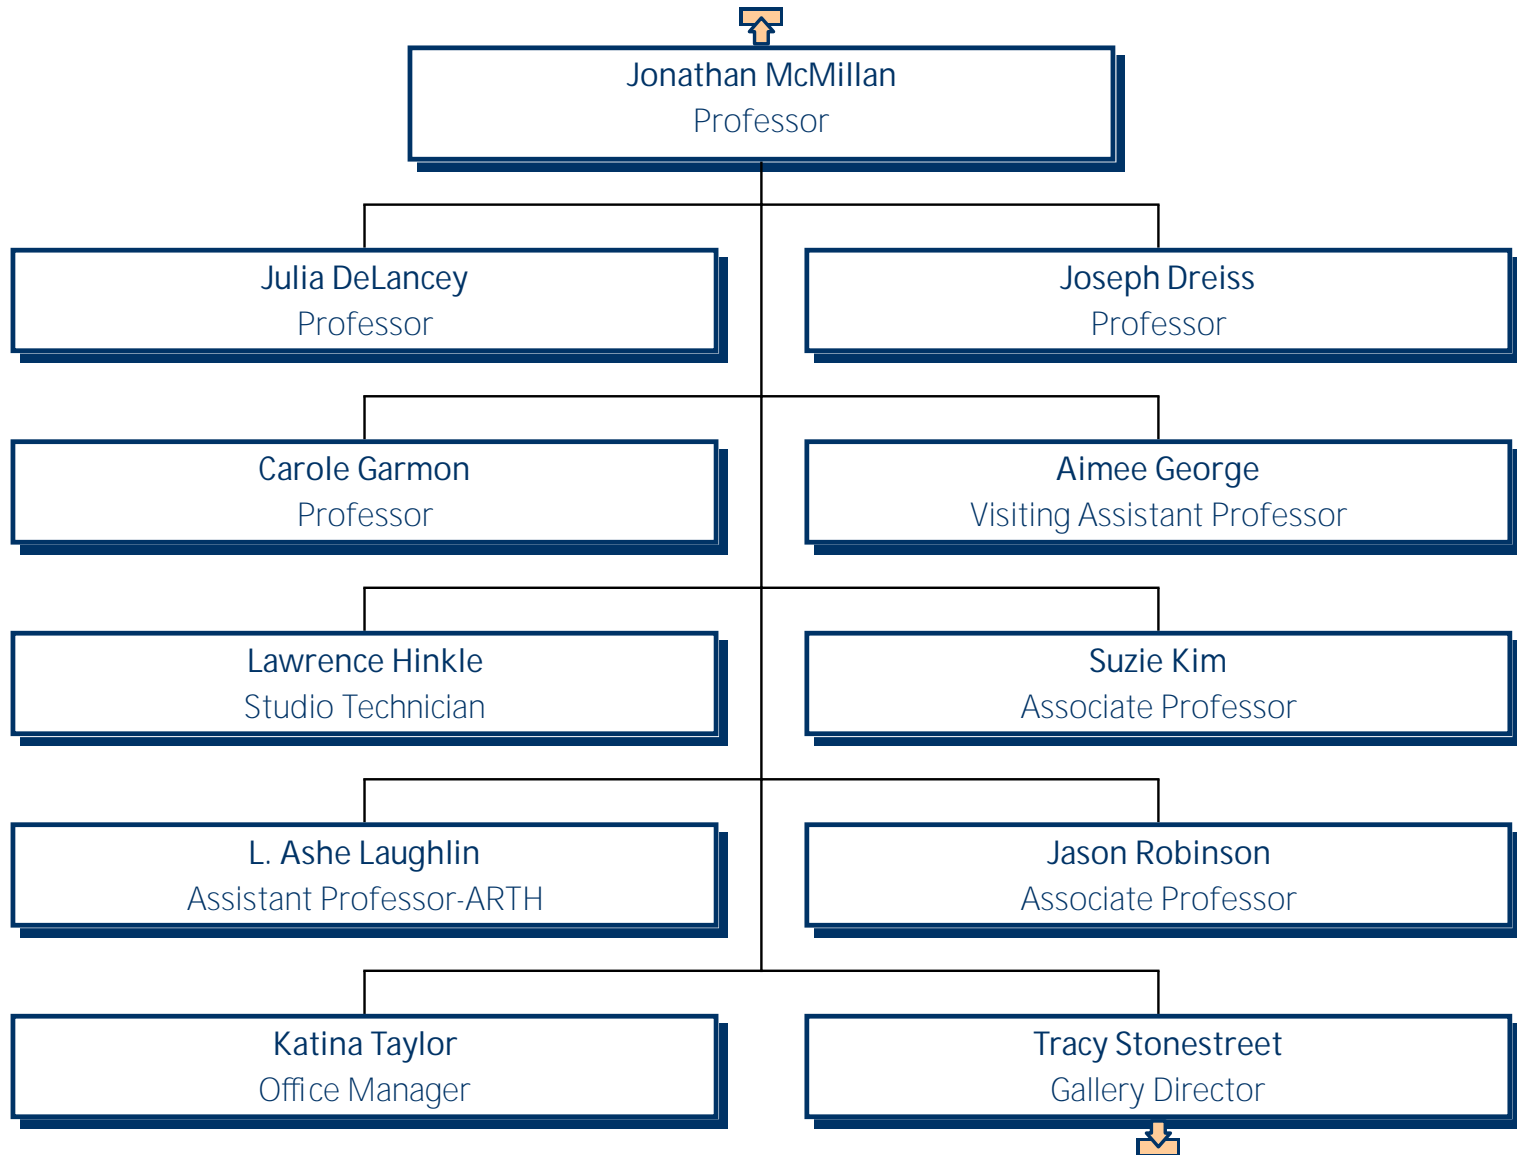

# University of Mary Washington Art and Art History

University of Mary Washington  
UMW Galleries Administration

---

---

Tracy Stonestreet  
Gallery Director

Shannon Petska  
Exhibition Coordinator