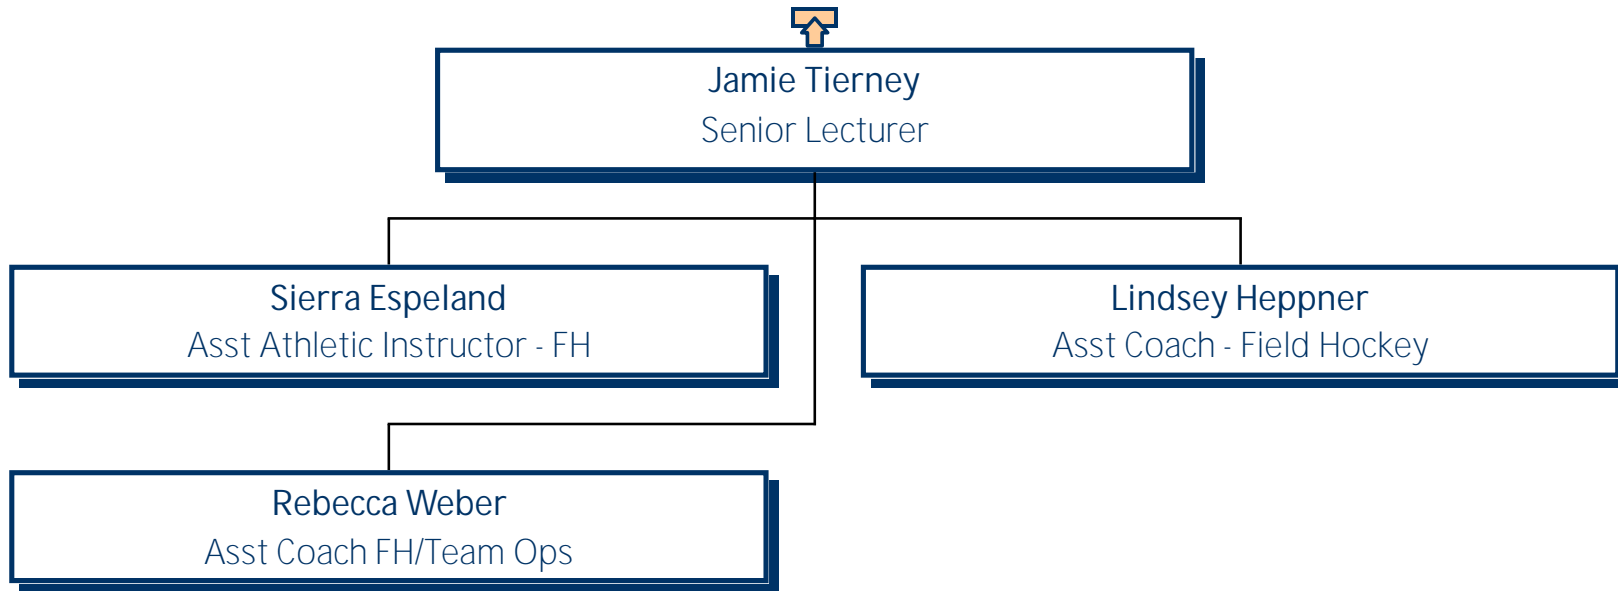

University of Mary Washington Inter-collegiate Athletics