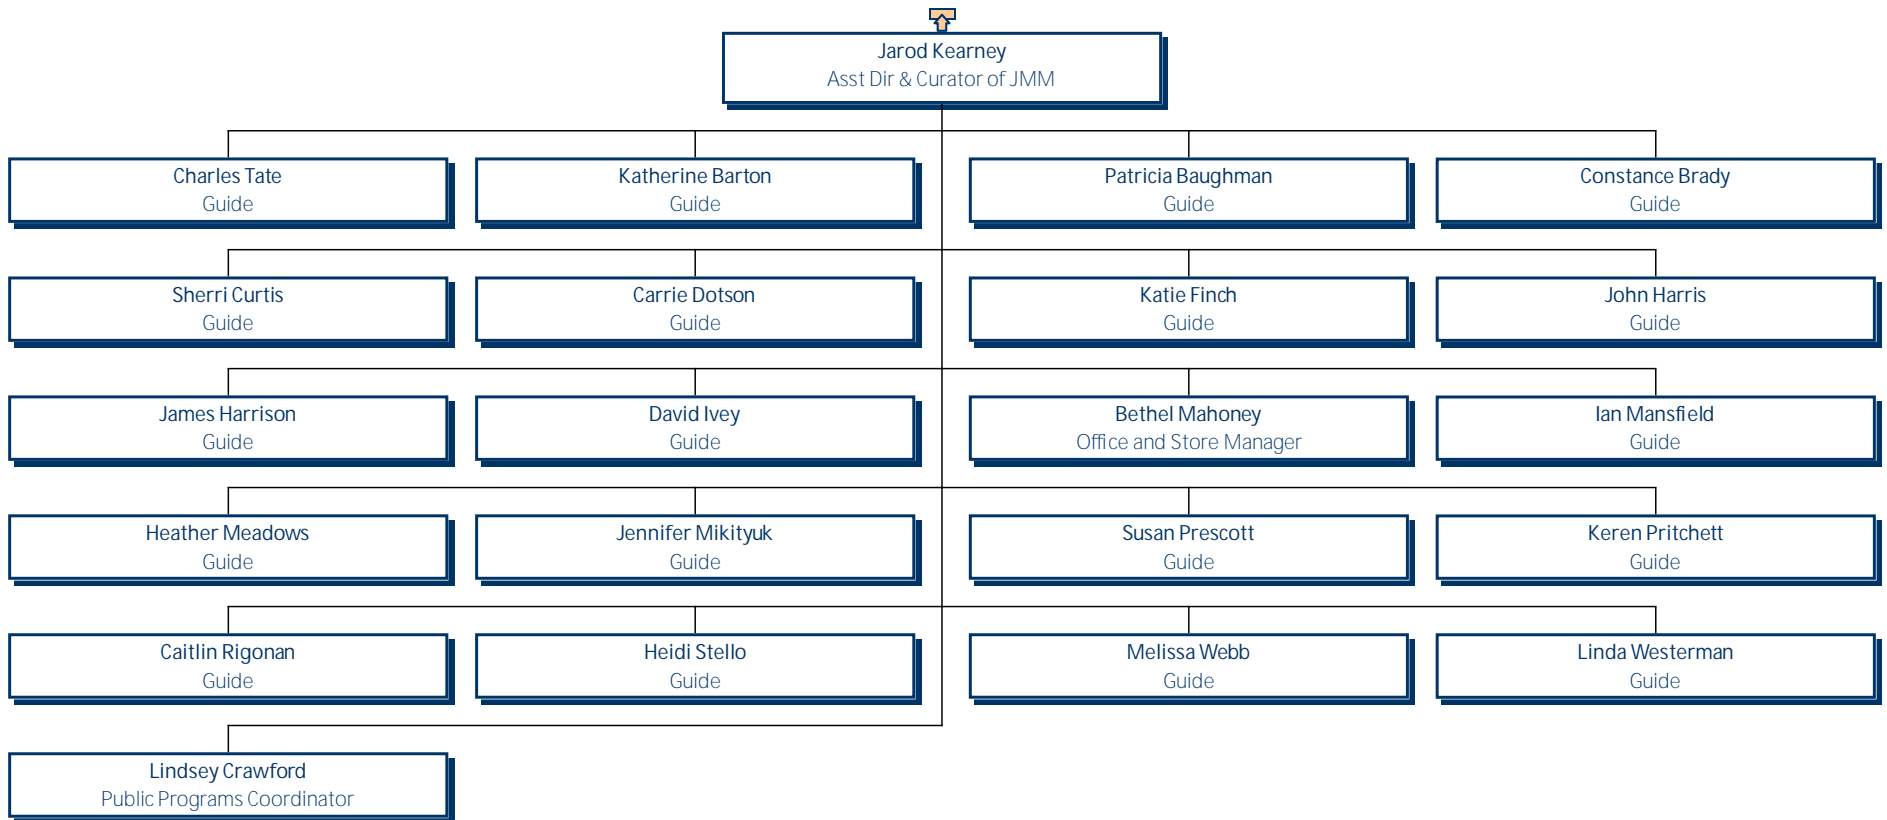

University of Mary Washington James Monroe Museum