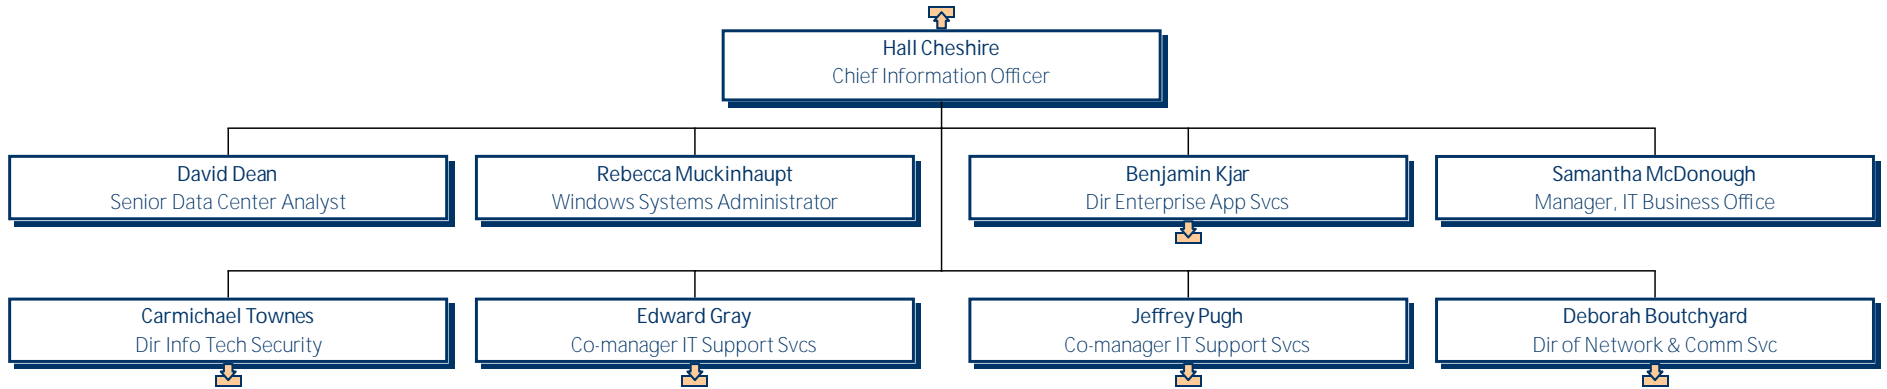

University of Mary Washington Information Technology