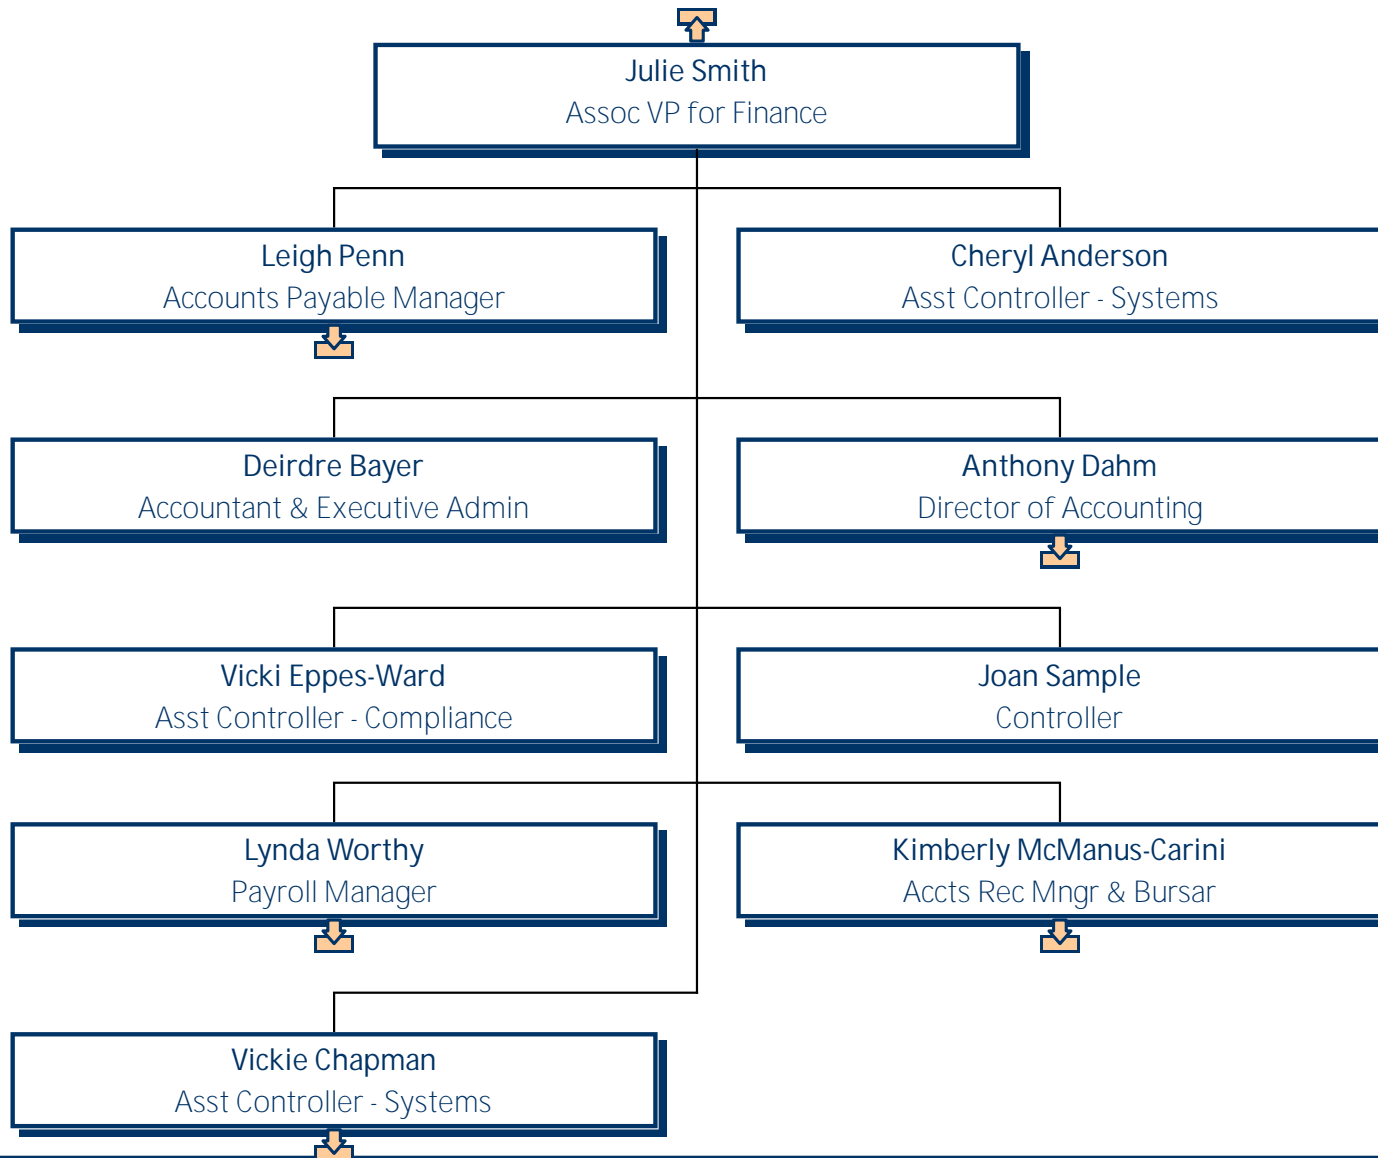

University of Mary Washington Finance