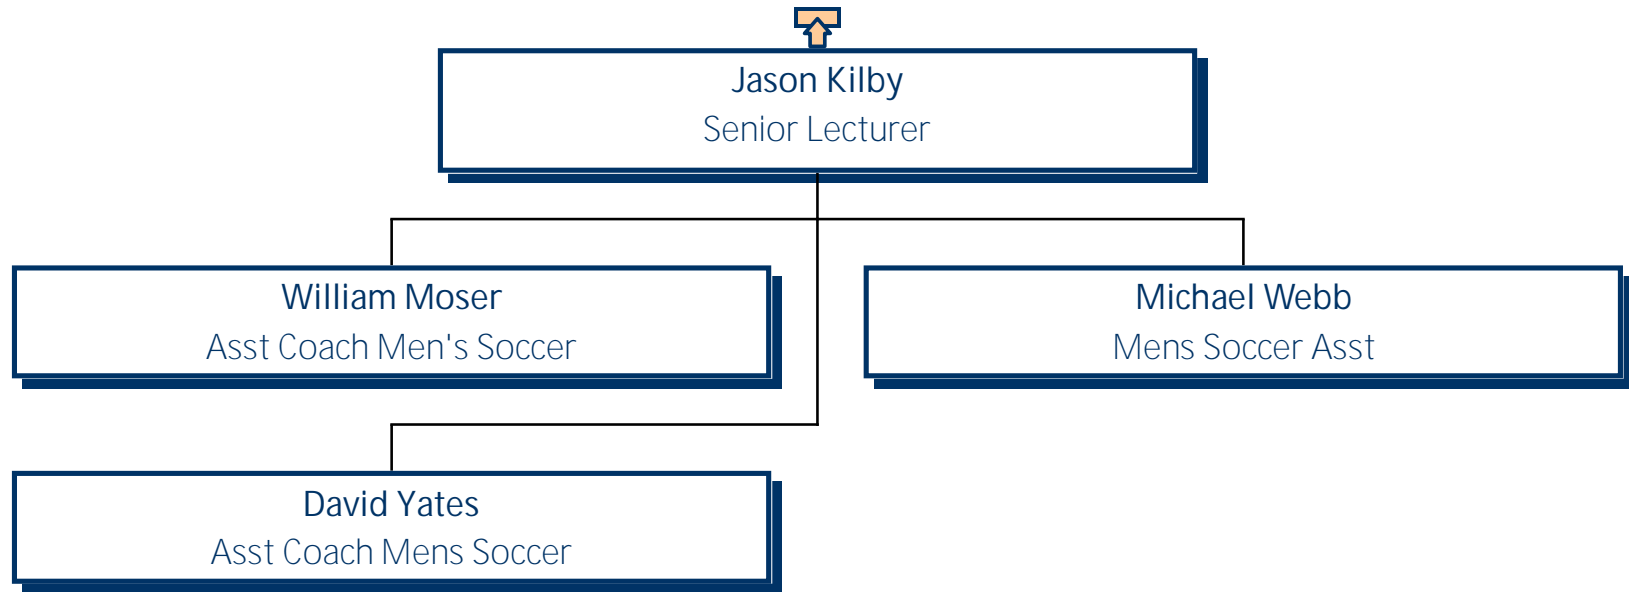

University of Mary Washington Inter-collegiate Athletics