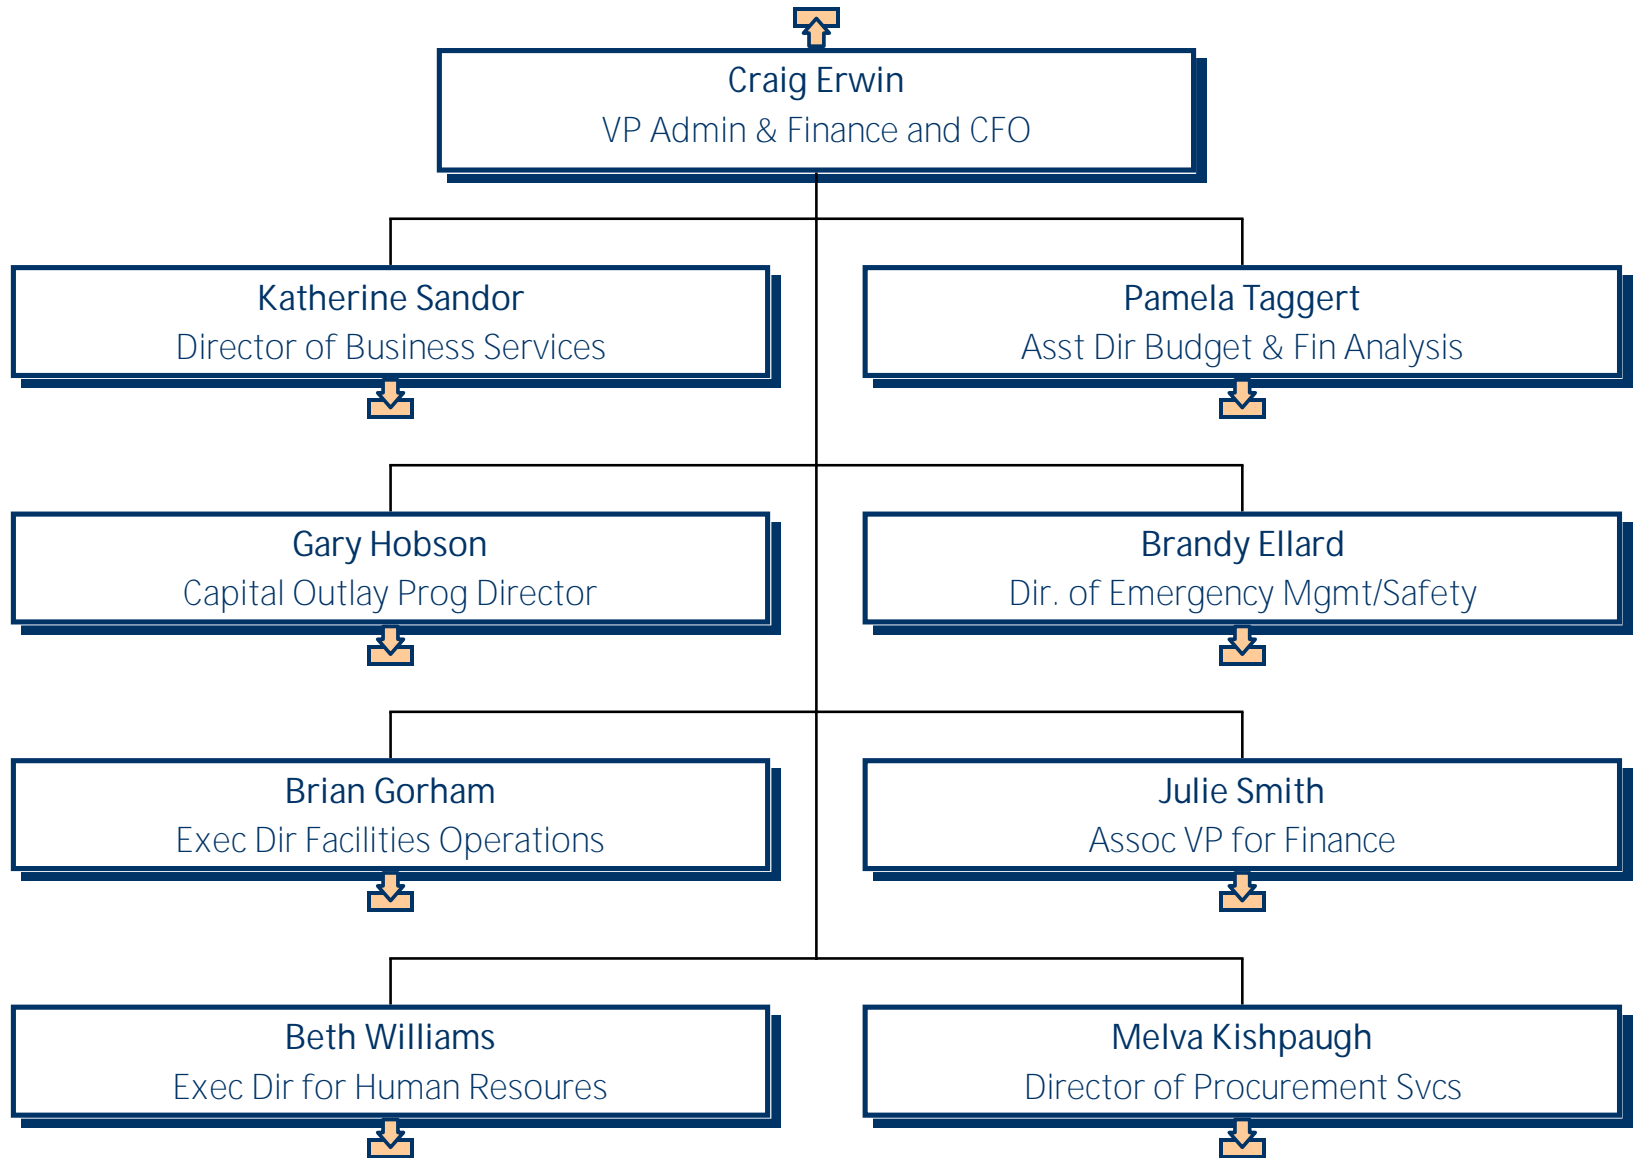

University of Mary Washington
VP for Administration and Finance