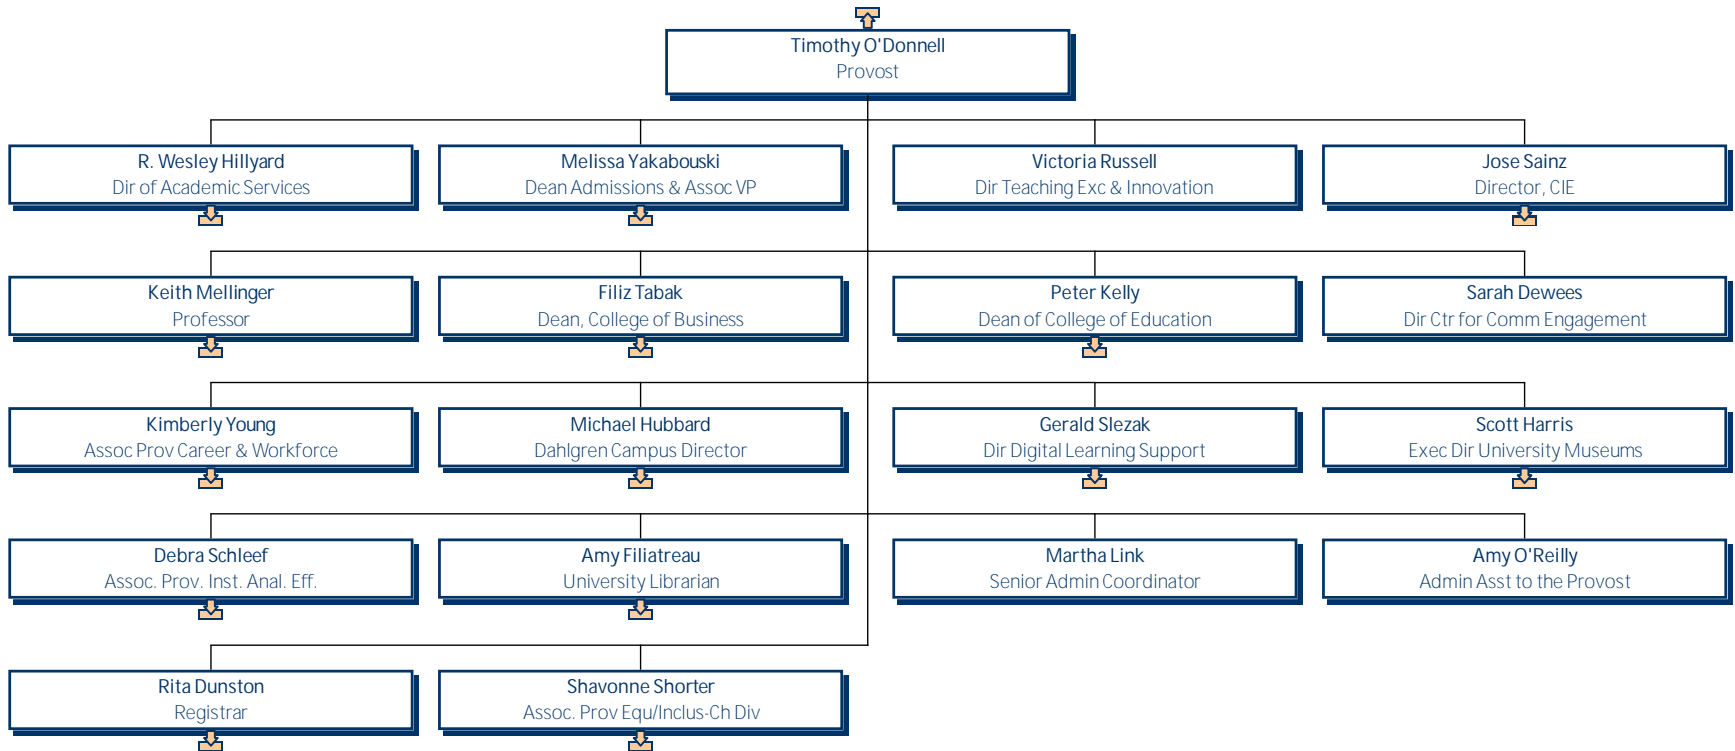

University of Mary Washington Provost Administration