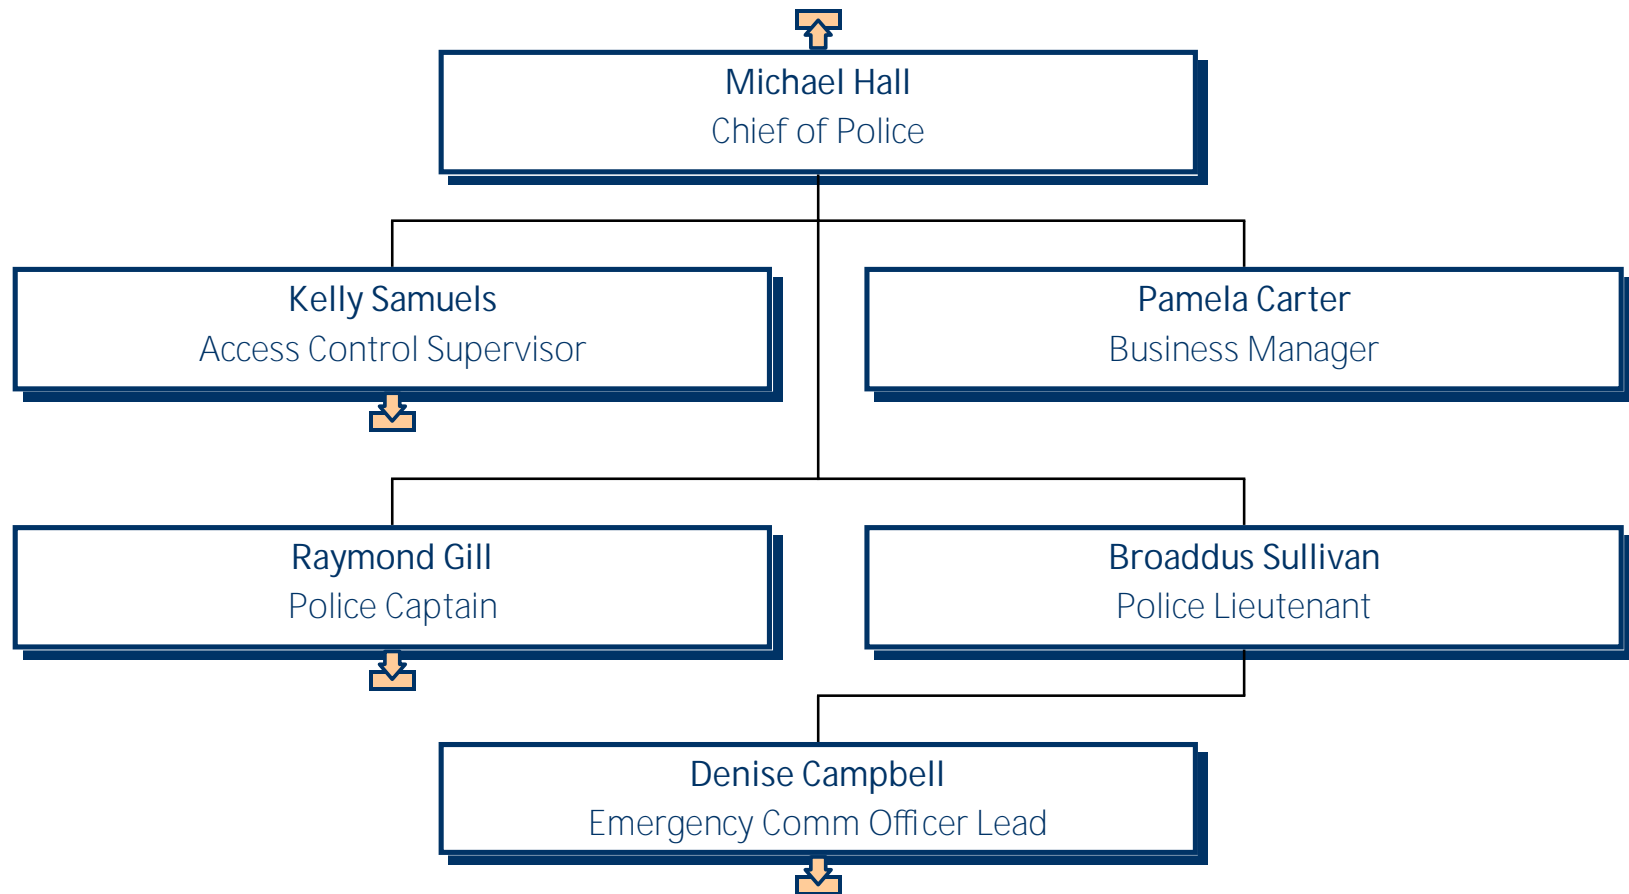

# University of Mary Washington University Police

---

---

University of Mary Washington  
Locksmith

---

---

Kelly Samuels  
Access Control Supervisor

Sidney Coleman  
Access Control Technician