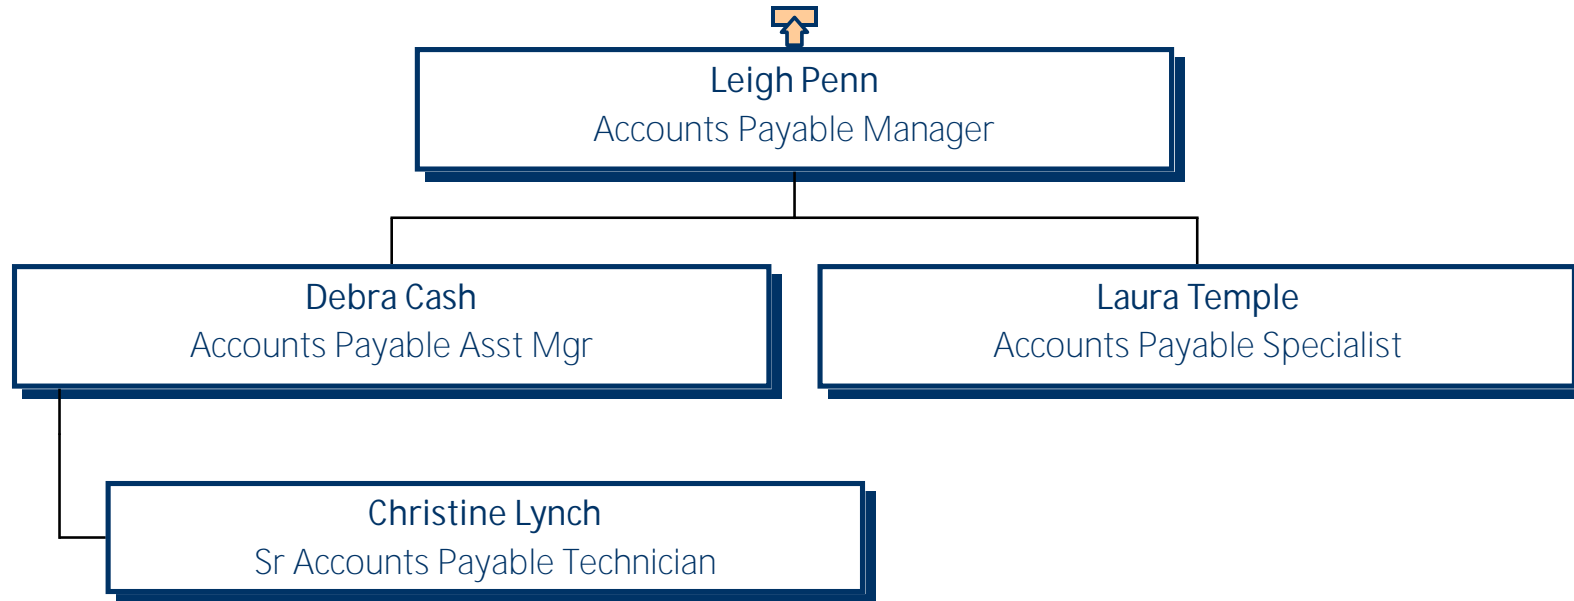

University of Mary Washington Accounts Payable