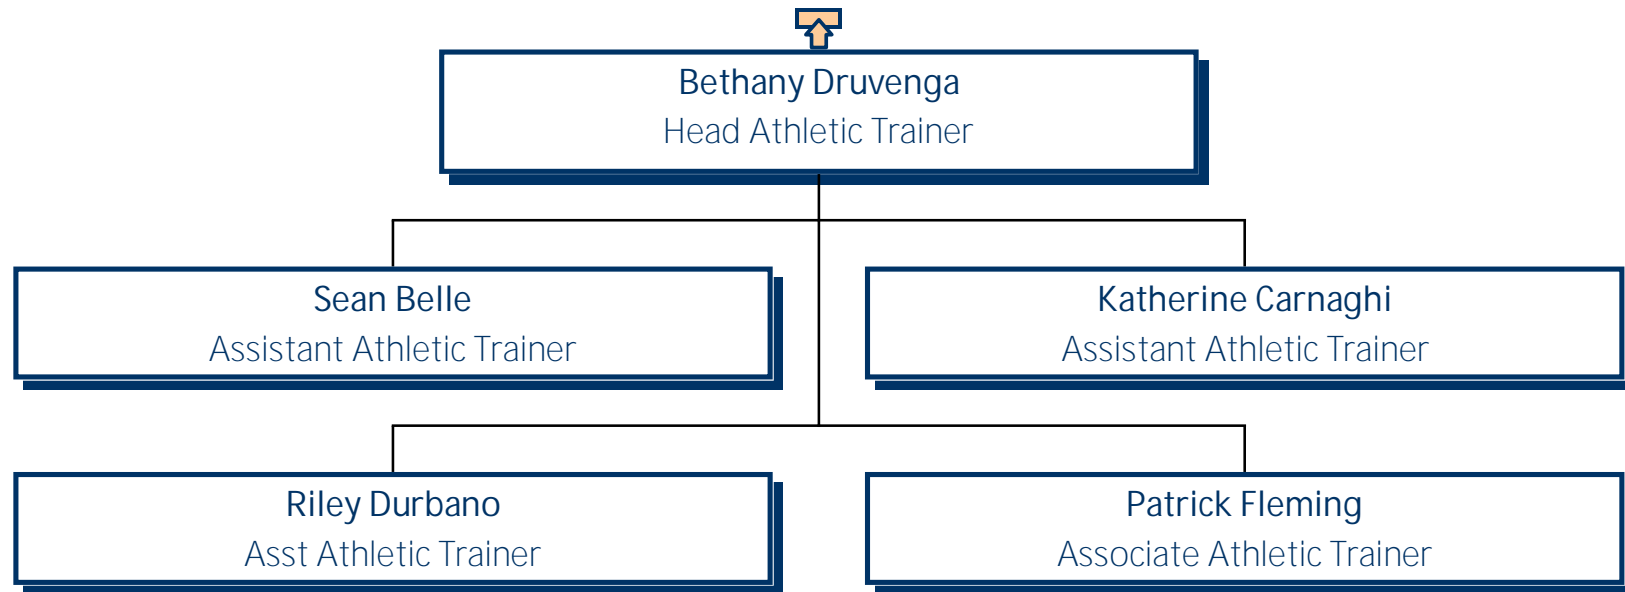

University of Mary Washington Inter-collegiate Athletics