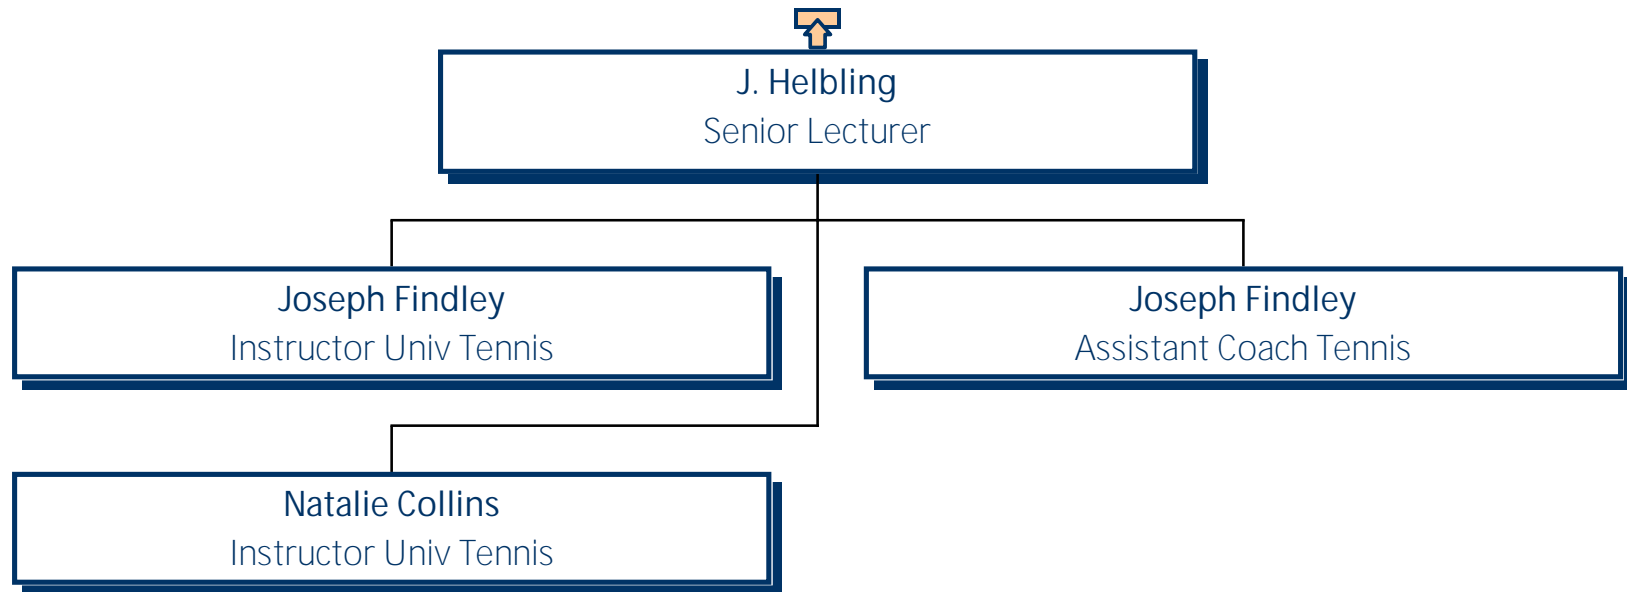

University of Mary Washington Inter-collegiate Athletics