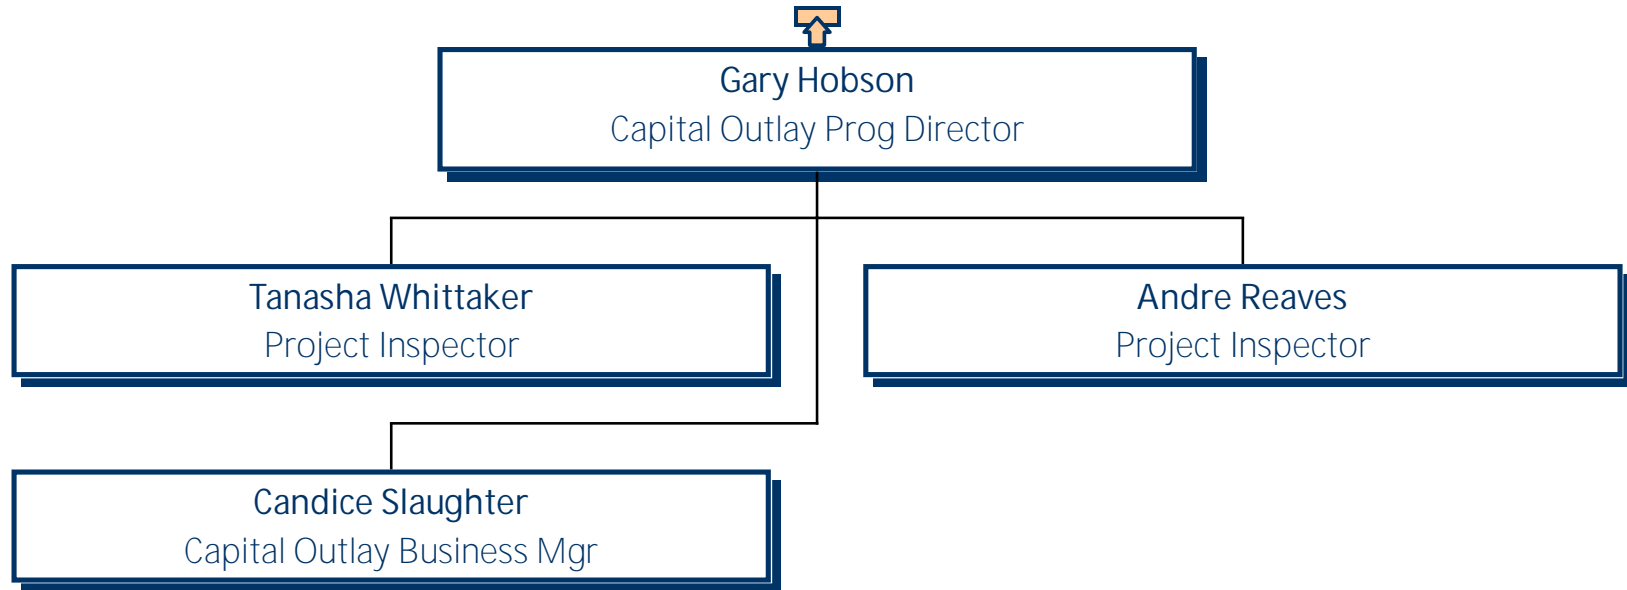

University of Mary Washington Capital Administration