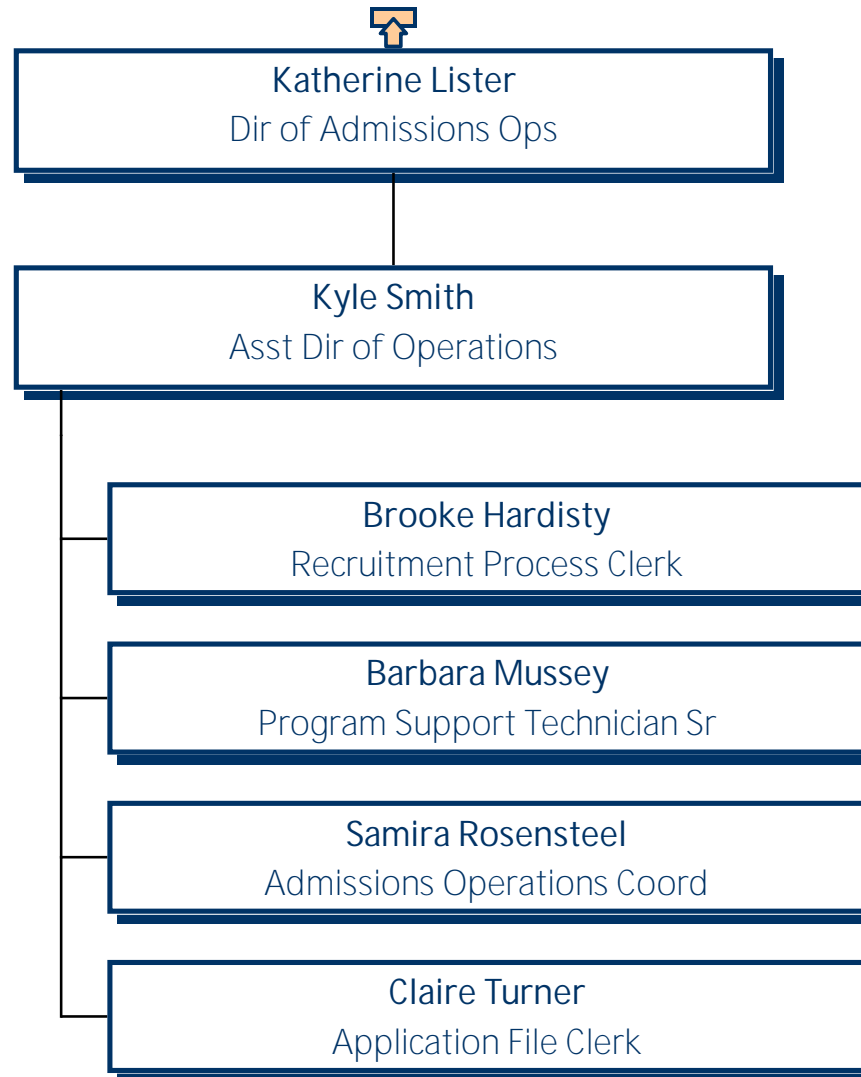

University of Mary Washington Admissions Office Admin