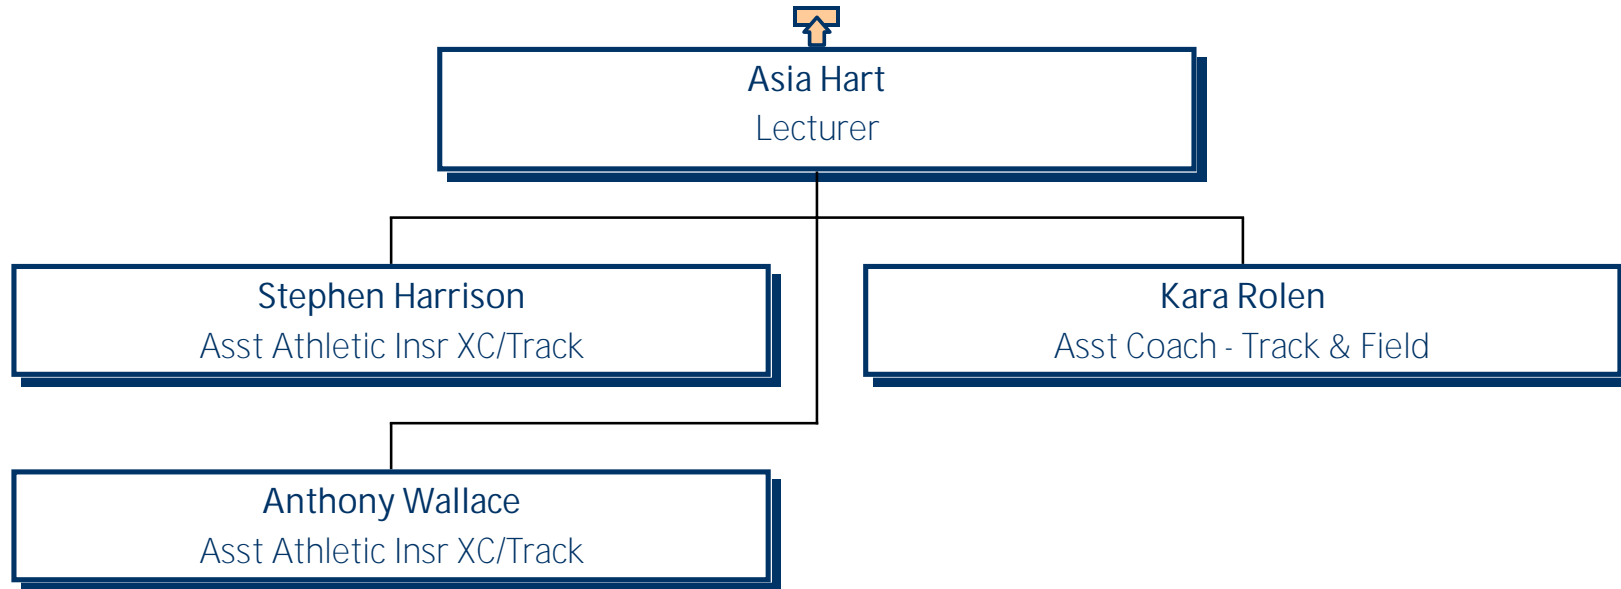

University of Mary Washington Inter-collegiate Athletics